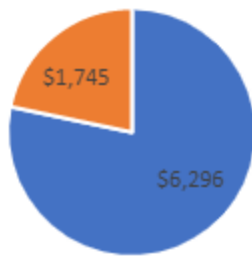

Feed Exp Goats + Dogs 3-21 thru 3-22

■ Goats ■ Dogs