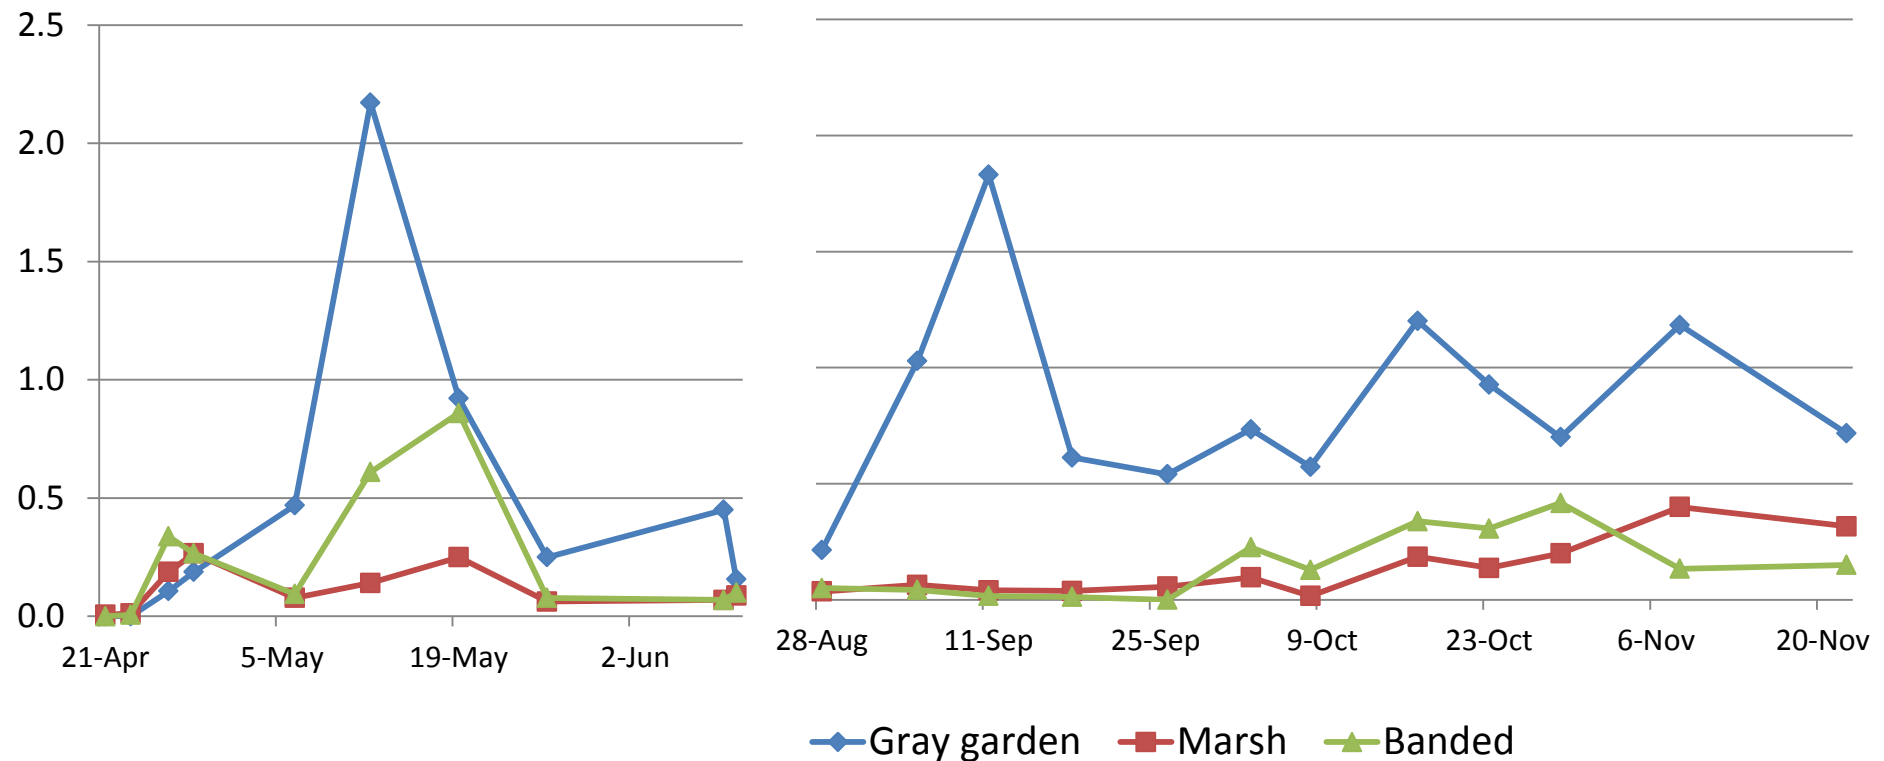

Slug life cycle and activity patterns

Slugs in new spring forage seedings

Screening for potential slug predators

+

Corn yields with and without Bt