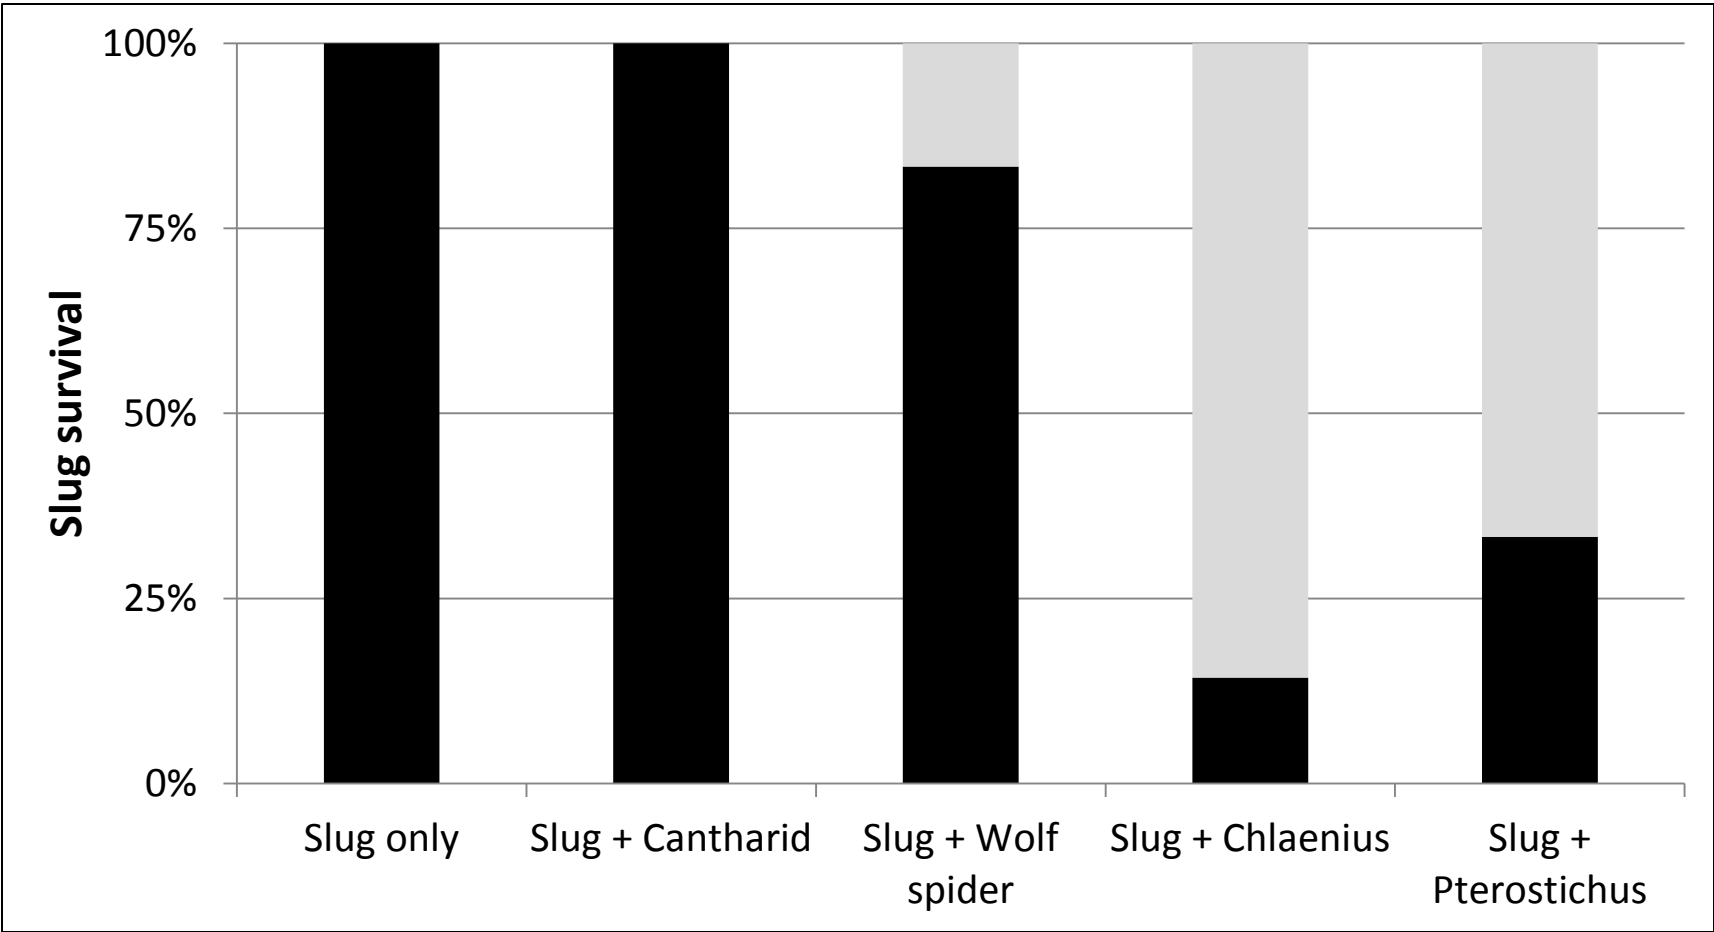

Slug life cycle and activity patterns

Slugs in new spring forage seedings

Screening for potential slug predators

+

Corn yields with and without Bt