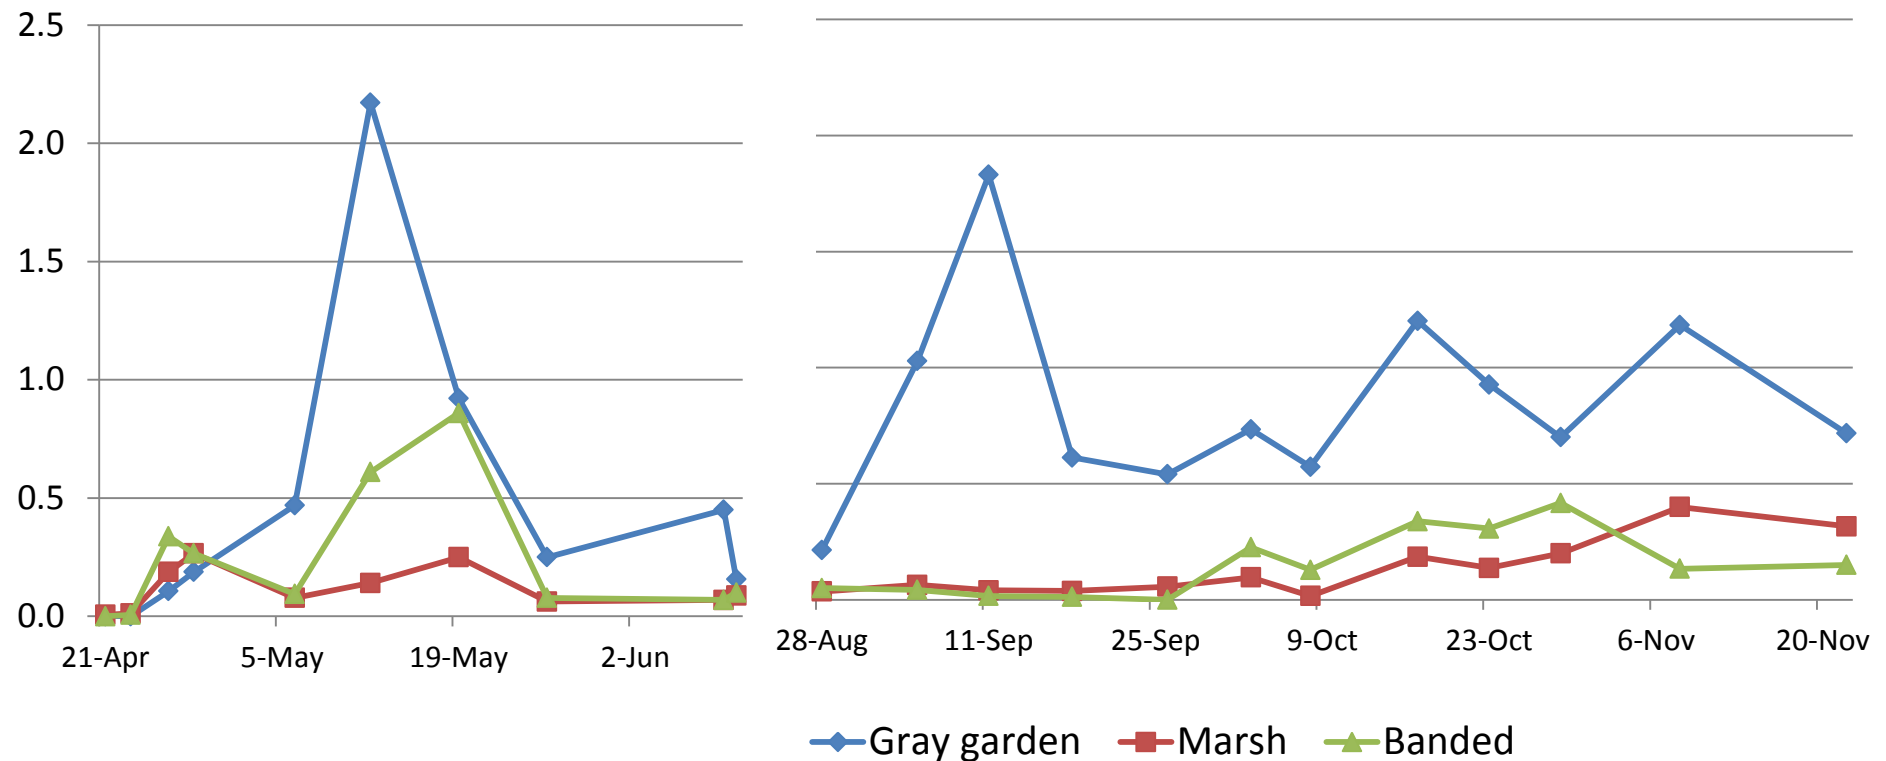

Slug life cycle and activity patterns

Slugs in new spring forage seedings

Screening for potential slug predators

+

Corn yields with and without Bt