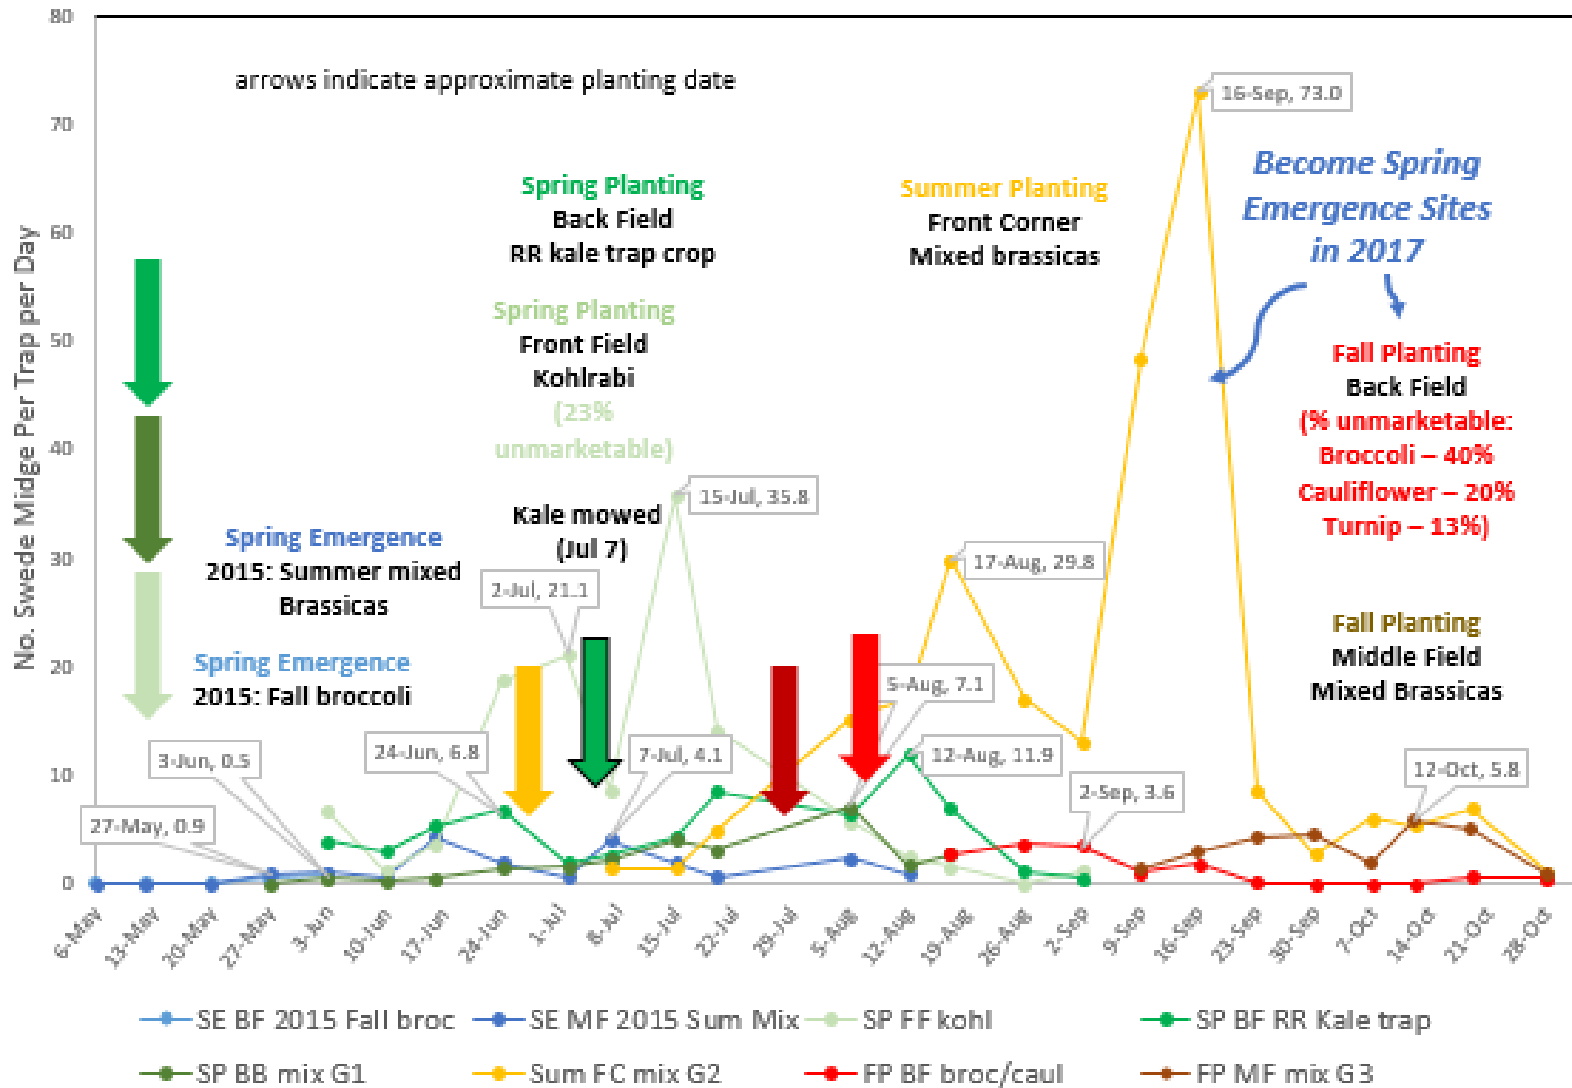

Canticle 2016: Swede Midge trap Catches

Fig. 19. 2016 Swede midge population dynamics monitored with pheromone traps at Canticle Farm Allegany, NY (Cattaraugus Co.), 2016.