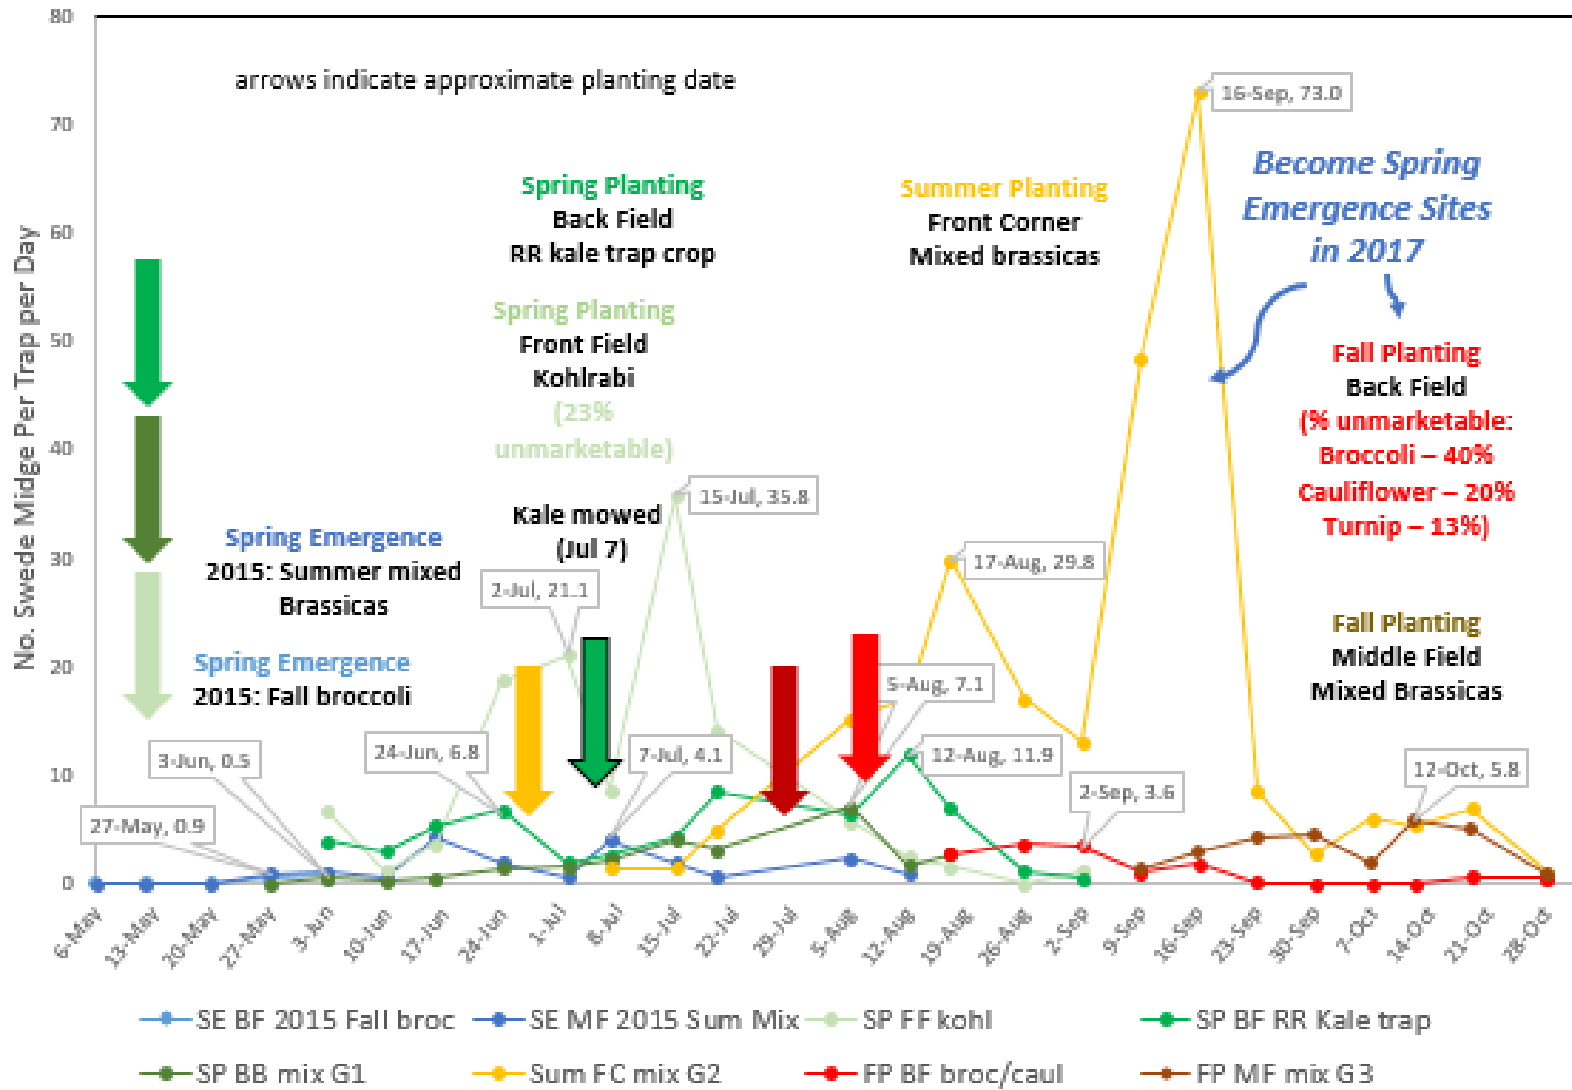

### Canticle 2016: Swede Midge trap Catches

Fig. 19. 2016 Swede midge population dynamics monitored with pheromone traps at Canticle Farm Allegany, NY (Cattaraugus Co.), 2016.