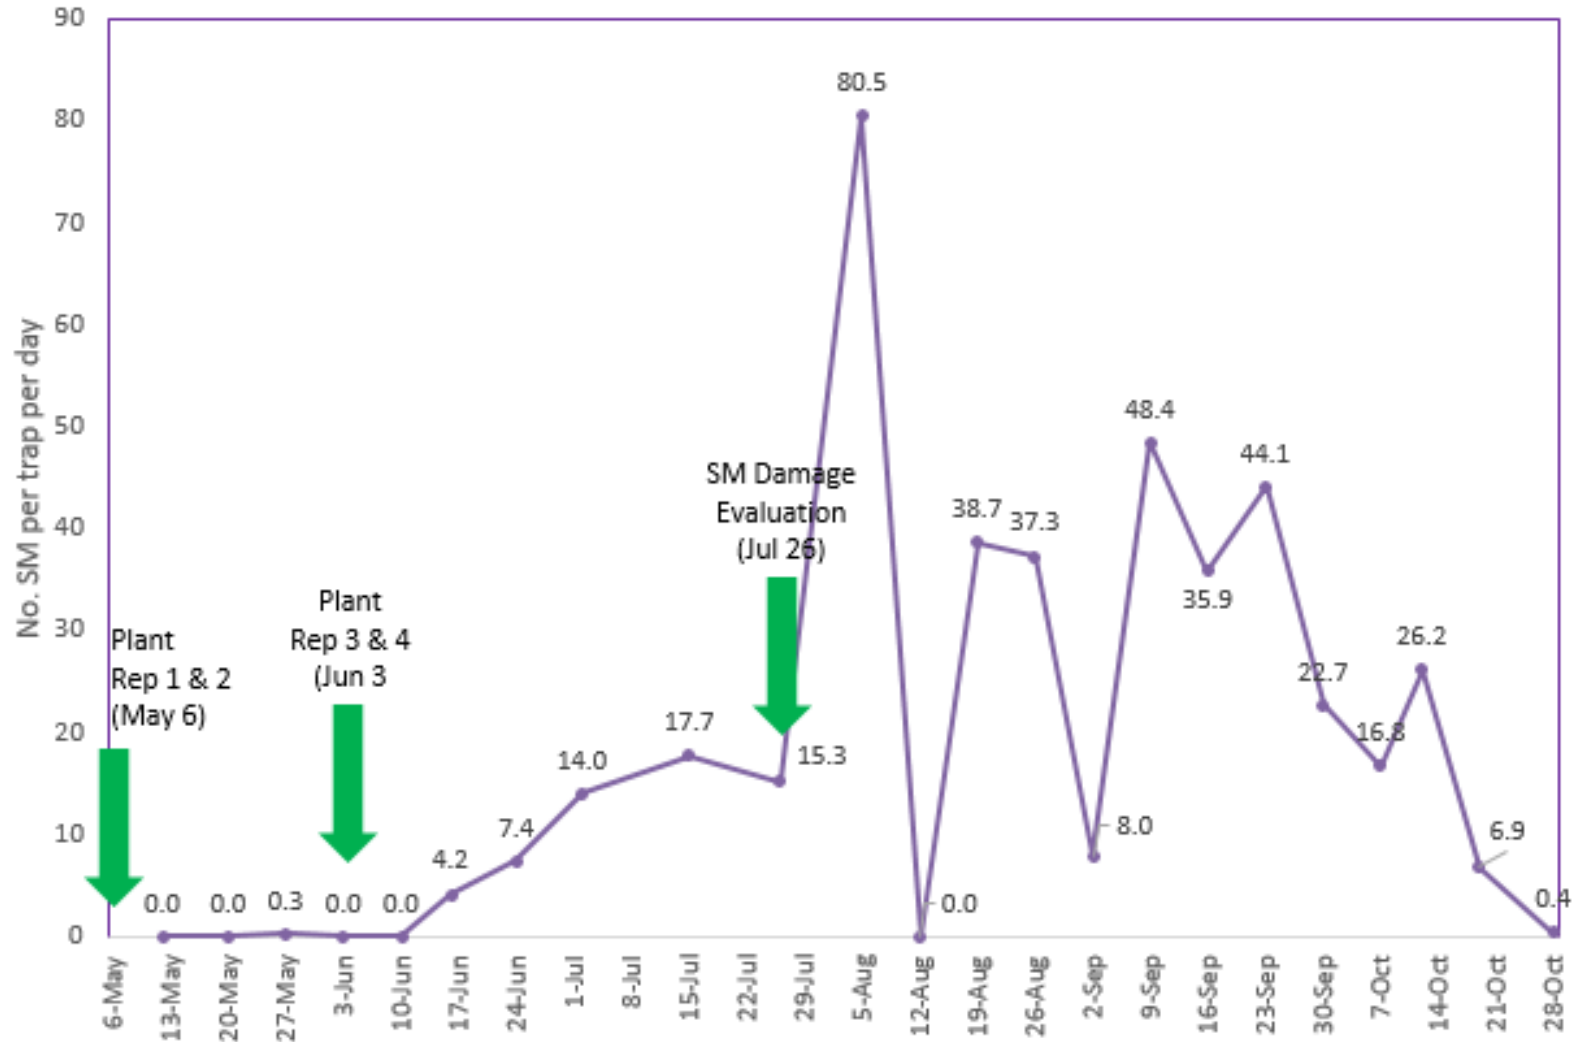

Swede Midge Crop Preference Study at Quest Produce, Almond, NY, 2016:  
Swede Midge Trap Catches

Fig. 26. Swede midge pheromone trap catches in open-air at site of crop preference study, Quest Produce, Almond, NY, 2016.