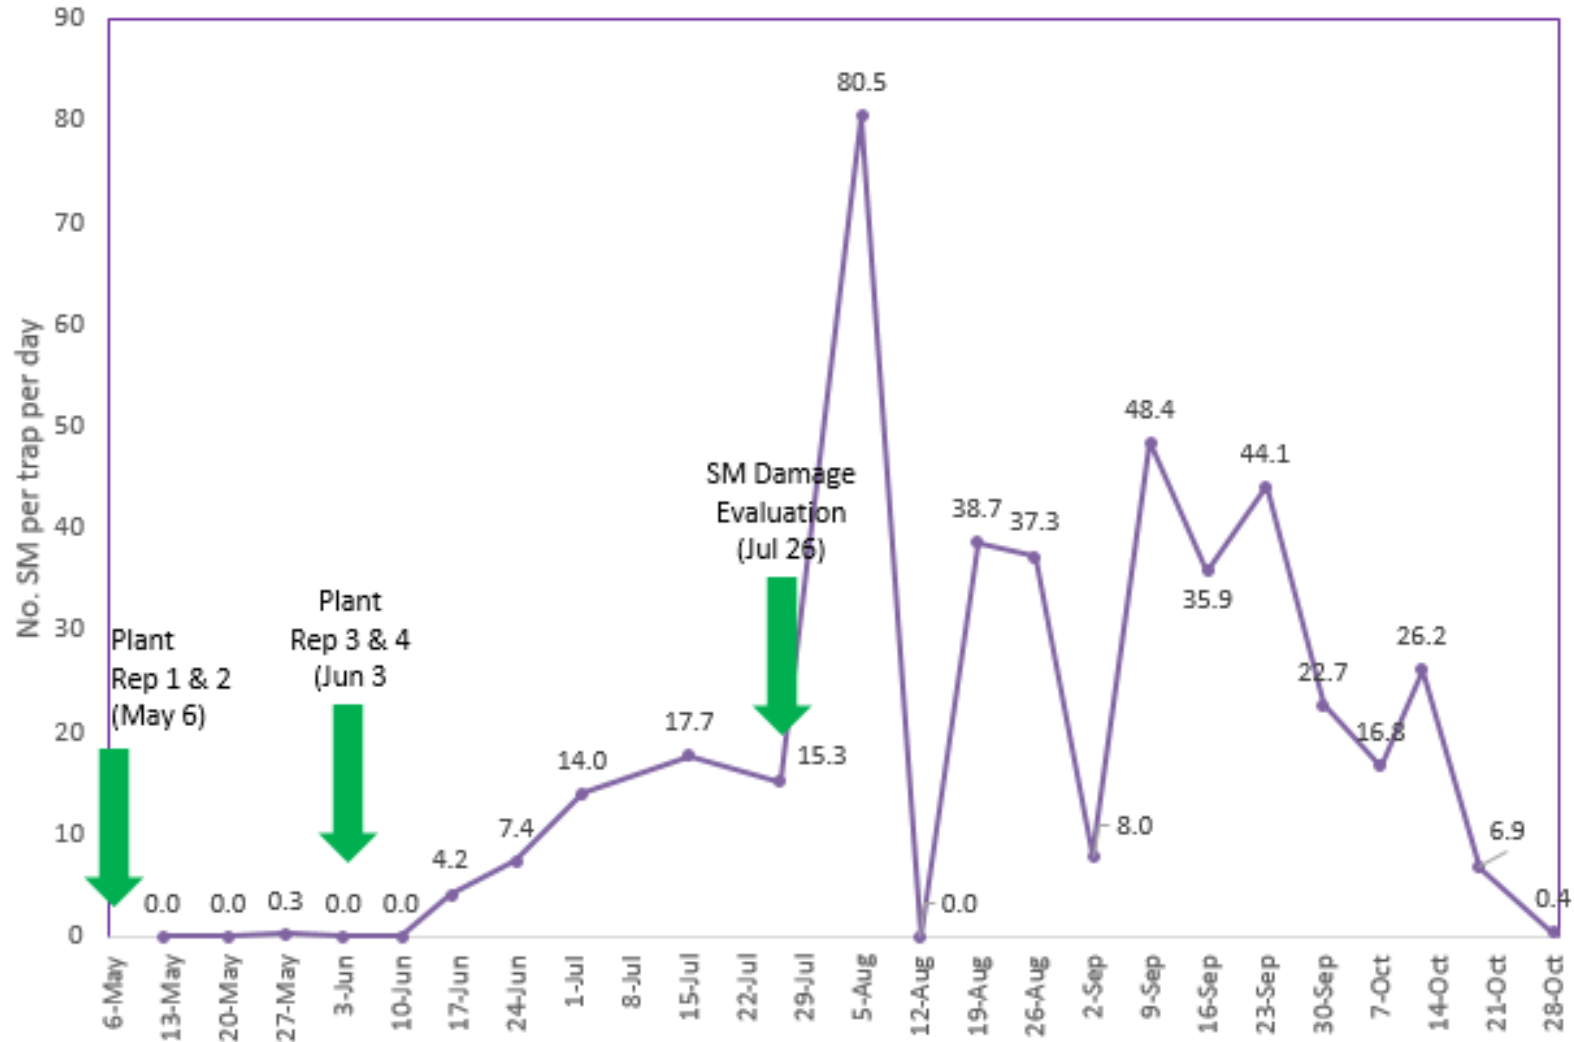

Swede Midge Crop Preference Study at Quest Produce, Almond, NY, 2016:
Swede Midge Trap Catches

Fig. 26. Swede midge pheromone trap catches in open-air at site of crop preference study, Quest Produce, Almond, NY, 2016.