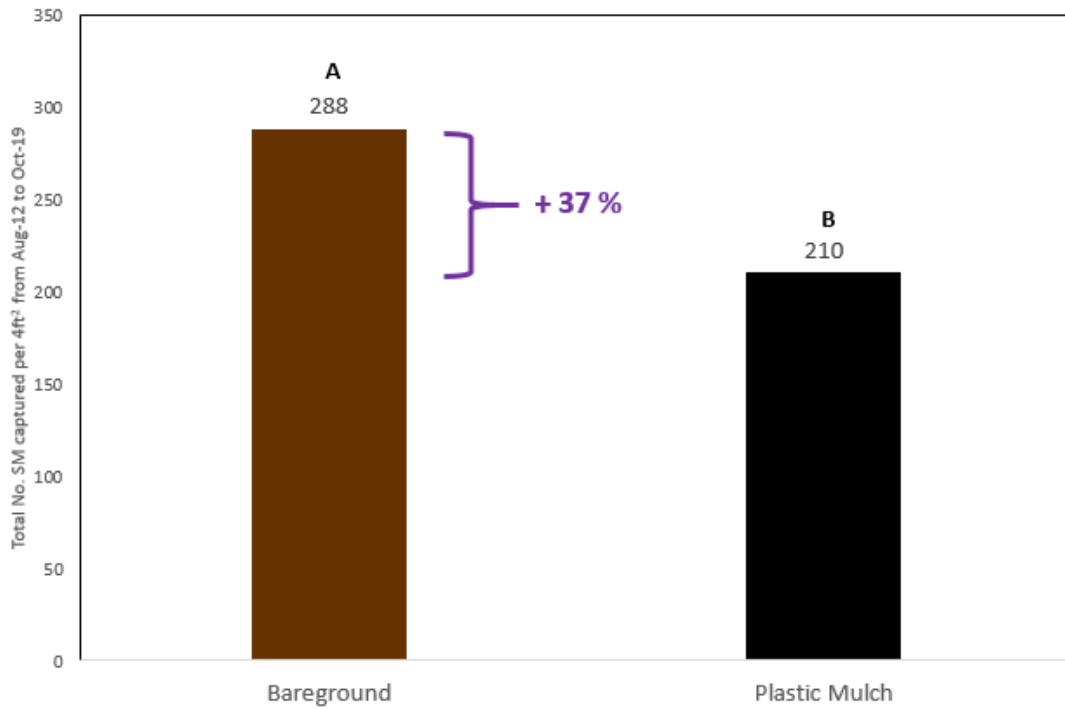

Effect of Plastic Mulch on Swede Midge Pupation/Emergence, Almond, NY, 2016:
Total No. SM captured per 4 ft² from Aug-12 to Oct-28

Fig. 28. Effect of plastic mulch on swede midge pupation and subsequent emergence in small-cage Study at Quest, Almond, NY, 2016: Total SM captured in traps (n=4).