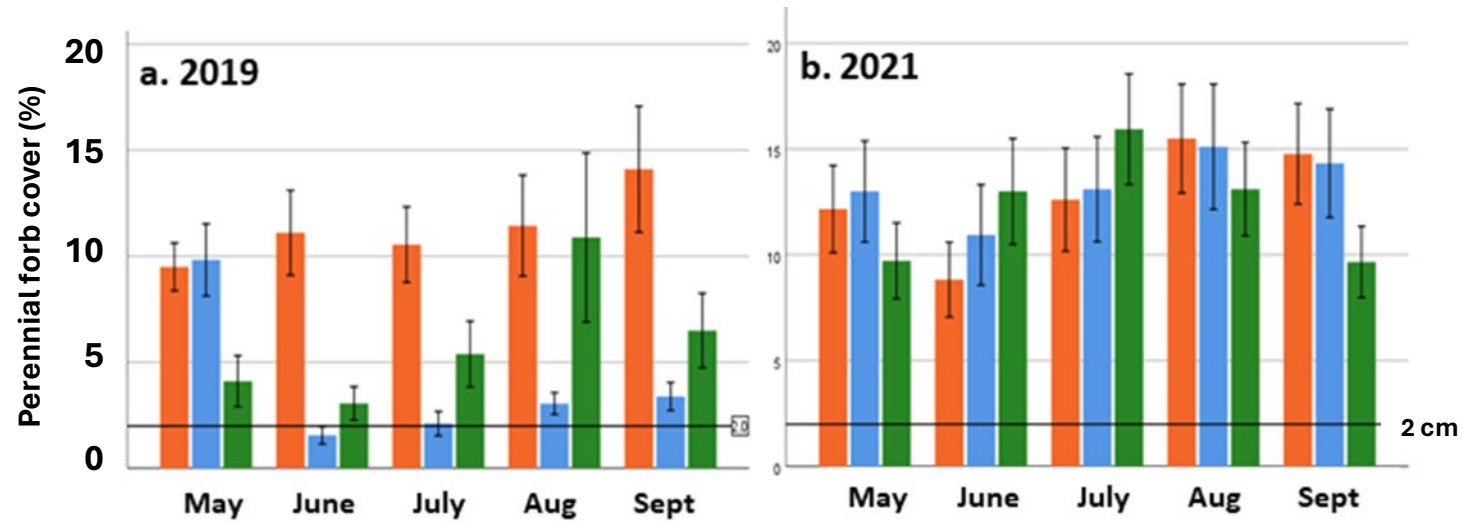

Before implementation of shorter grazing durations

After implementation