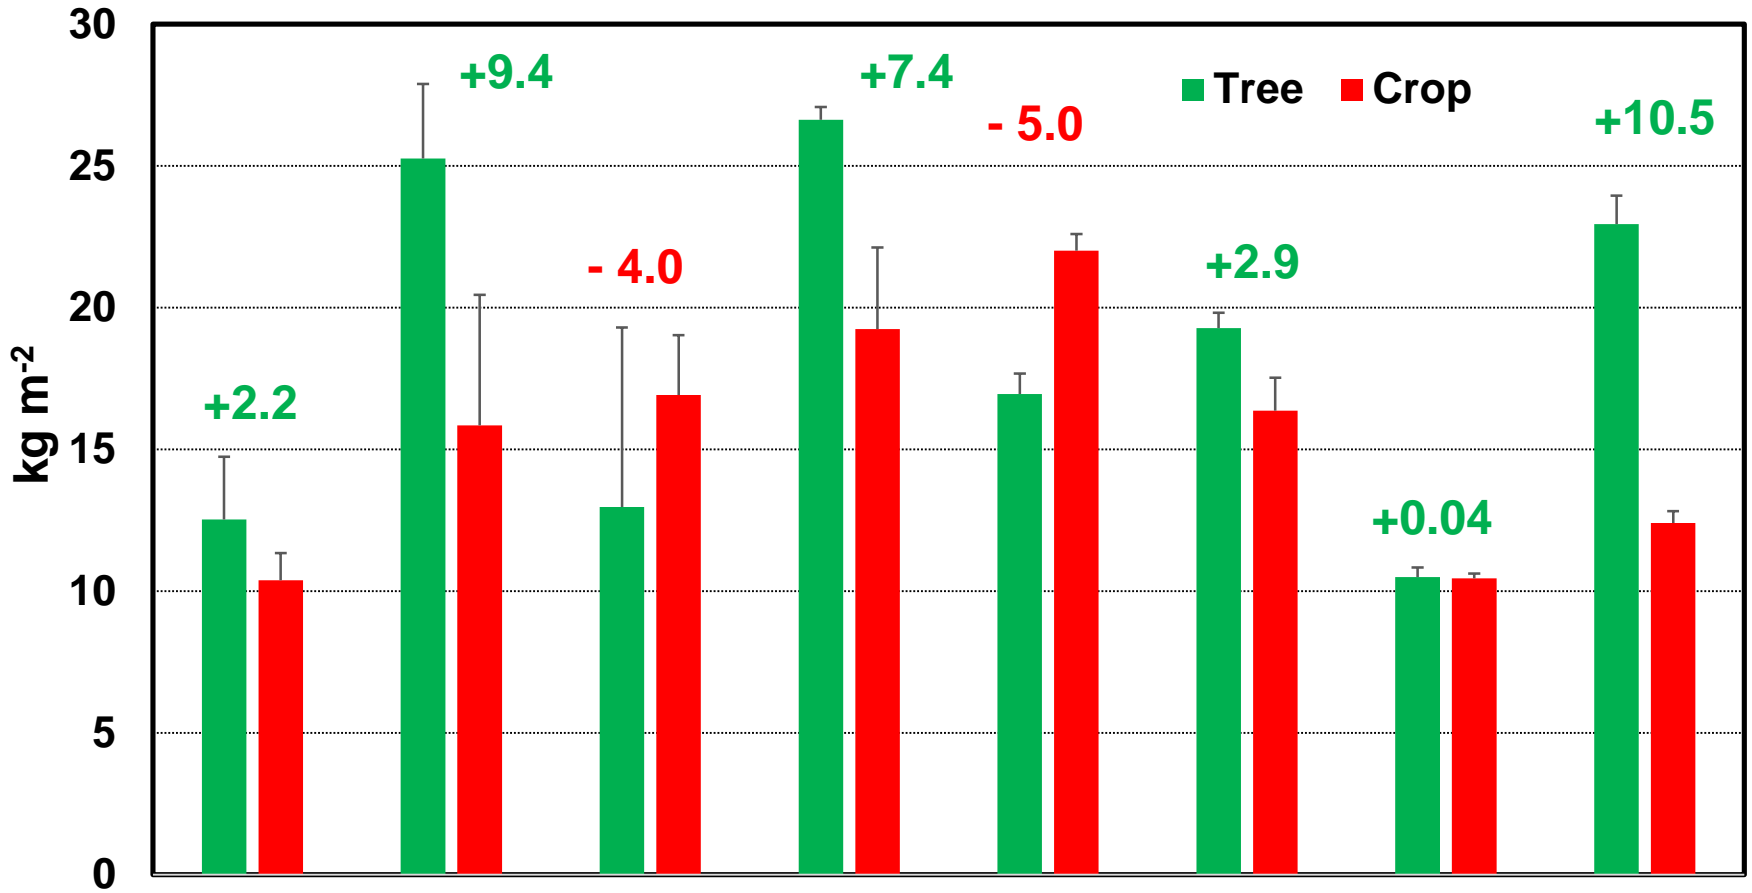

SOC Stocks to 1.25 m

Pasture
80 yrs
(crop)

Crop
135 yrs

Hay
15 yrs
(crop)

Pasture
125 yrs

Crop
125 yrs

Alfalfa
125 yrs

Grassland
29 yrs
(crop)

Crop
115 yrs