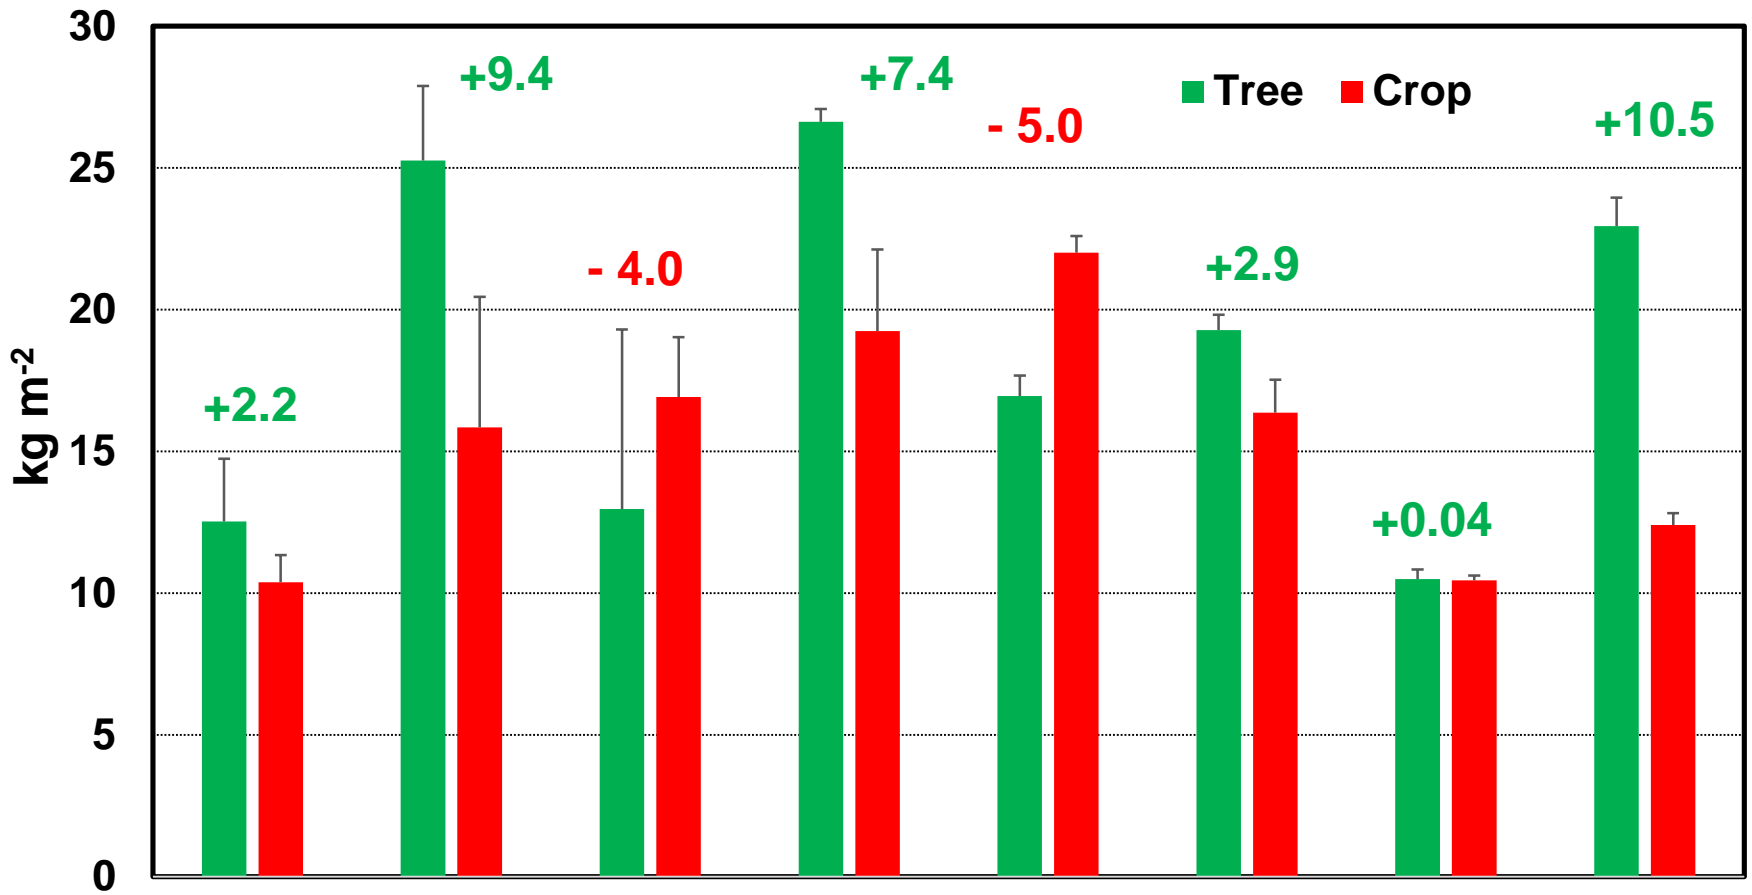

SOC Stocks to 1.25 m

Pasture
80 yrs
(crop)

Crop
135 yrs

Hay
15 yrs
(crop)

Pasture
125 yrs

Crop
125 yrs

Alfalfa
125 yrs

Grassland
29 yrs
(crop)

Crop
115 yrs