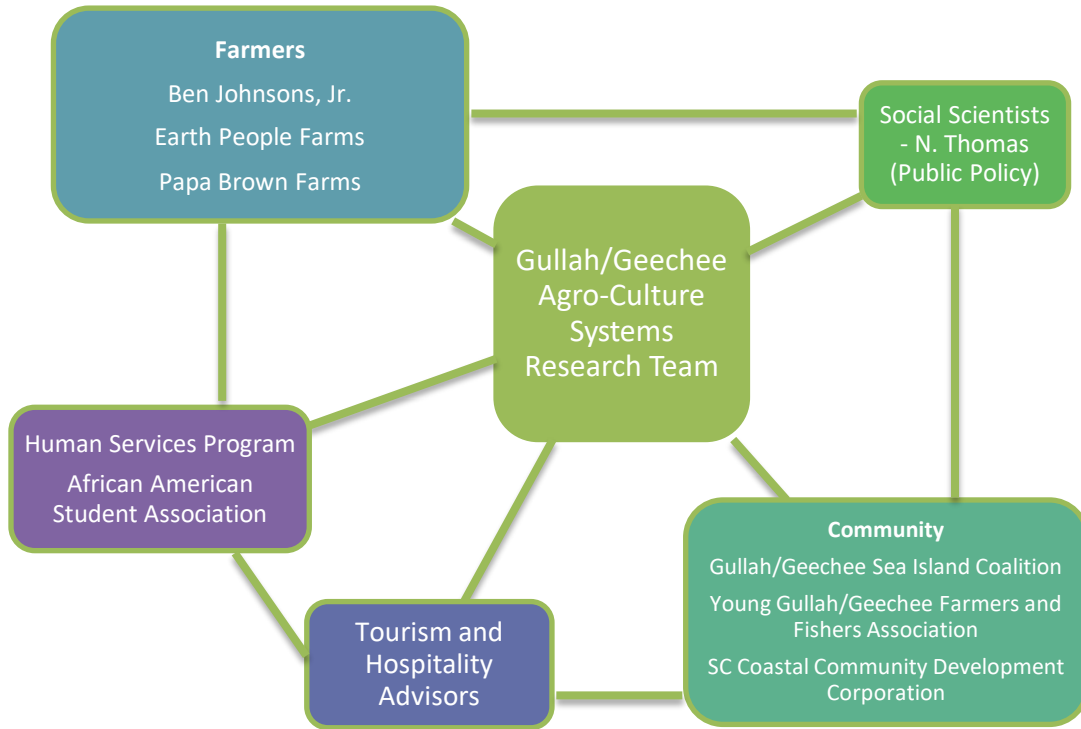

Figure 2 - Systems Research Team

Table 1 - Cooperating Partners & Lead Farmers

Partner	Objective	Lead Farmers
Gullah/Geechee Sea Island Coalition	1 – Mapping/documentation 5 – Framework development and dissemination 6 – Project evaluation	Ben Johnson, Jr.
Young Gullah/Geechee Farmers and Fishers Association	4 – Attracting young farmers and fishers 6 – Project evaluation	Earth People Farms Papa Brown Farms
SC Coastal Community Development Corporation	2 - Capacity analysis 3 - Equity analysis 6 – Project evaluation	Papa Brown Farms
Human Services Program	6 – Project evaluation	<i>All farmers</i>
African American Student Association	1 – Mapping/documentation 4 – Attracting young farmers and fishers 6 – Project evaluation	<i>All farmers</i>