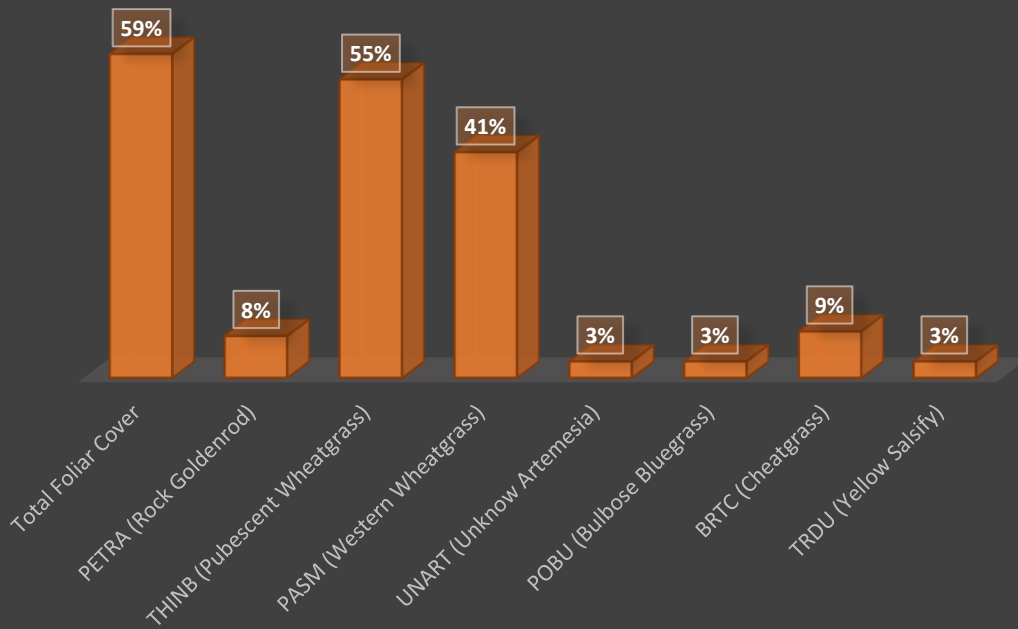

TOP LAYER FOLIAR COVER C7 ENCLOSURE 2019