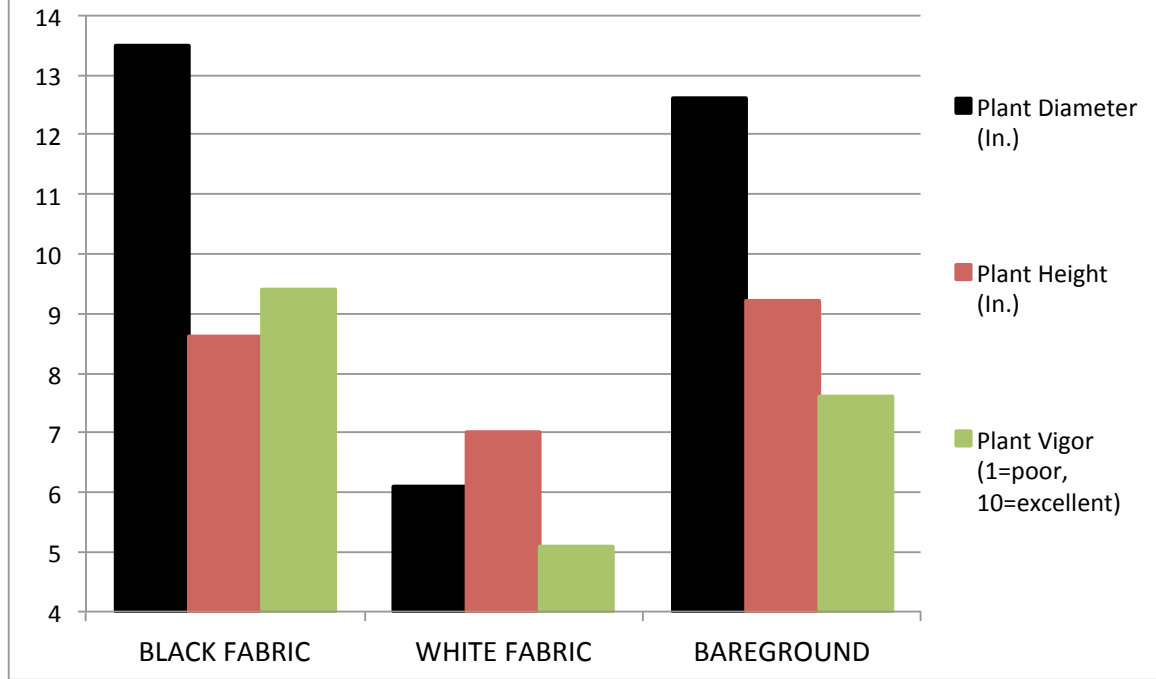

Management Effect on Lavender Plant Diameter, Height and Vigor

Management Effect on Lavender 'Croxtan's Wild' Plant Diameter, Height and Vigor

Management Effect on Lavender 'GROSSO' Plant Diameter, Height and Vigor

Management Effect on Lavender 'Phenomenal' Plant Diameter, Height and Vigor

Management Effect on Lavender 'Munstead' Plant Diameter, Height and Vigor

TREATMENT	Labor (min./plant)	Water Use (gal./plant/yr)	Fabric Cost (\$/plant)
Bareground	7.0	5.25	0
Black Fabric	9.5	5.25	0.75
White Fabric	11.9	7.25	0.62