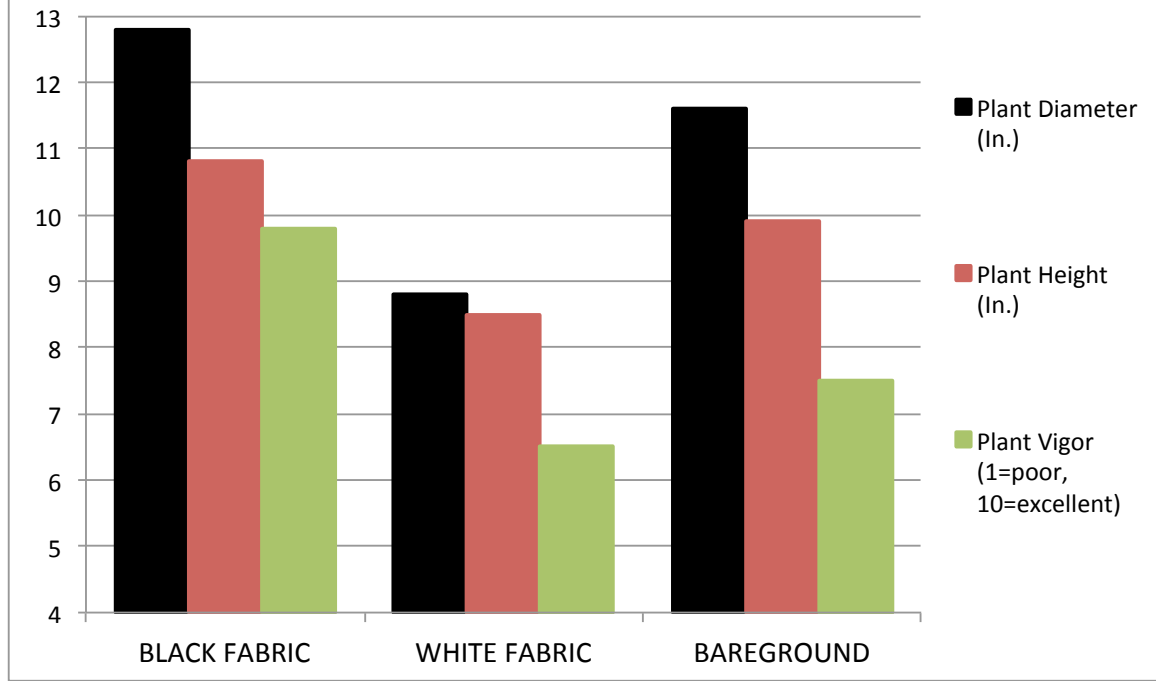

Management Effect on Lavender Plant Diameter, Height and Vigor

Management Effect on Lavender 'Croxtan's Wild' Plant Diameter, Height and Vigor

Management Effect on Lavender 'GROSSO' Plant Diameter, Height and Vigor

Management Effect on Lavender 'Phenomenal' Plant Diameter, Height and Vigor

Management Effect on Lavender 'Munstead' Plant Diameter, Height and Vigor

TREATMENT	Labor (min./plant)	Water Use (gal./plant/yr)	Fabric Cost (\$/plant)
Bareground	7.0	5.25	0
Black Fabric	9.5	5.25	0.75
White Fabric	11.9	7.25	0.62