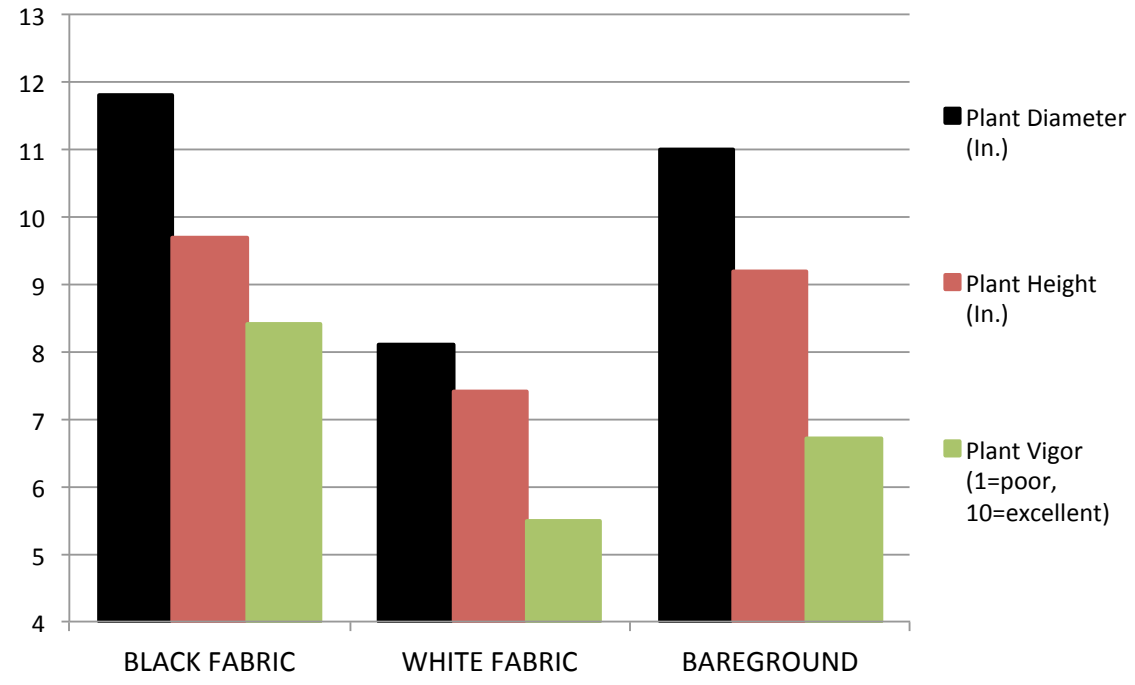

Management Effect on Lavender Plant Diameter, Height and Vigor

Management Effect on Lavender 'Croxtan's Wild' Plant Diameter, Height and Vigor

Management Effect on Lavender 'GROSSO' Plant Diameter, Height and Vigor

Management Effect on Lavender 'Phenomenal' Plant Diameter, Height and Vigor

Management Effect on Lavender 'Munstead' Plant Diameter, Height and Vigor

TREATMENT	Labor (min./plant)	Water Use (gal./plant/yr)	Fabric Cost (\$/plant)
Bareground	7.0	5.25	0
Black Fabric	9.5	5.25	0.75
White Fabric	11.9	7.25	0.62