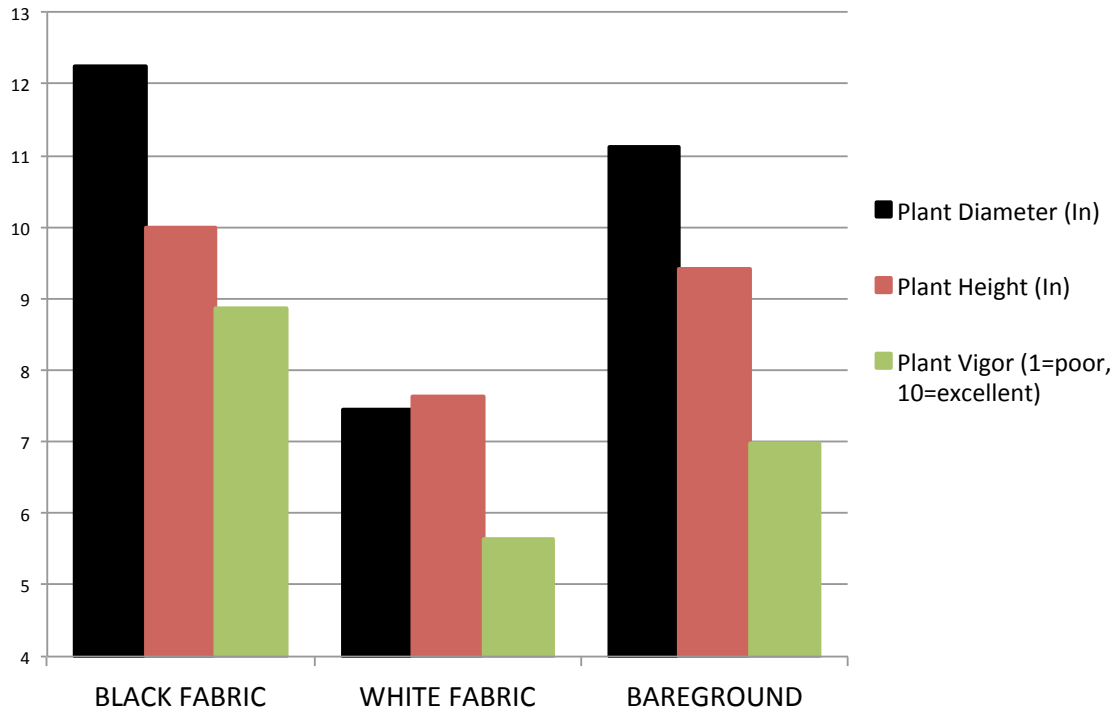

Management Effect on Lavender Plant Diameter, Height and Vigor

Management Effect on Lavender 'Croxtan's Wild' Plant Diameter, Height and Vigor

Management Effect on Lavender 'GROSSO' Plant Diameter, Height and Vigor

Management Effect on Lavender 'Phenomenal' Plant Diameter, Height and Vigor

Management Effect on Lavender 'Munstead' Plant Diameter, Height and Vigor

TREATMENT	Labor (min./plant)	Water Use (gal./plant/yr)	Fabric Cost (\$/plant)
Bareground	7.0	5.25	0
Black Fabric	9.5	5.25	0.75
White Fabric	11.9	7.25	0.62