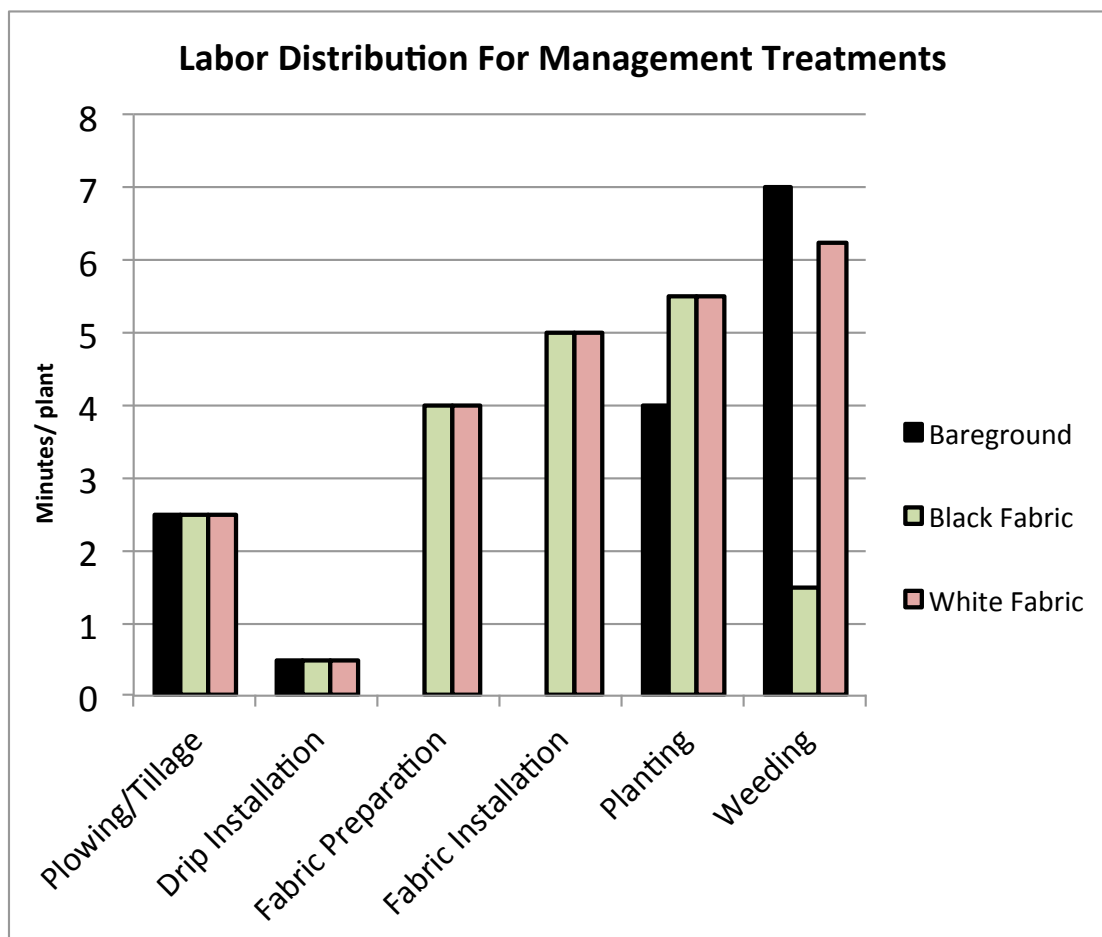

Management Effect on Lavender Plant Diameter, Height and Vigor

Management Effect on Lavender 'Croxtan's Wild' Plant Diameter, Height and Vigor

Management Effect on Lavender 'GROSSO' Plant Diameter, Height and Vigor

Management Effect on Lavender 'Phenomenal' Plant Diameter, Height and Vigor

Management Effect on Lavender 'Munstead' Plant Diameter, Height and Vigor

TREATMENT	Labor (min./plant)	Water Use (gal./plant/yr)	Fabric Cost (\$/plant)
Bareground	7.0	5.25	0
Black Fabric	9.5	5.25	0.75
White Fabric	11.9	7.25	0.62