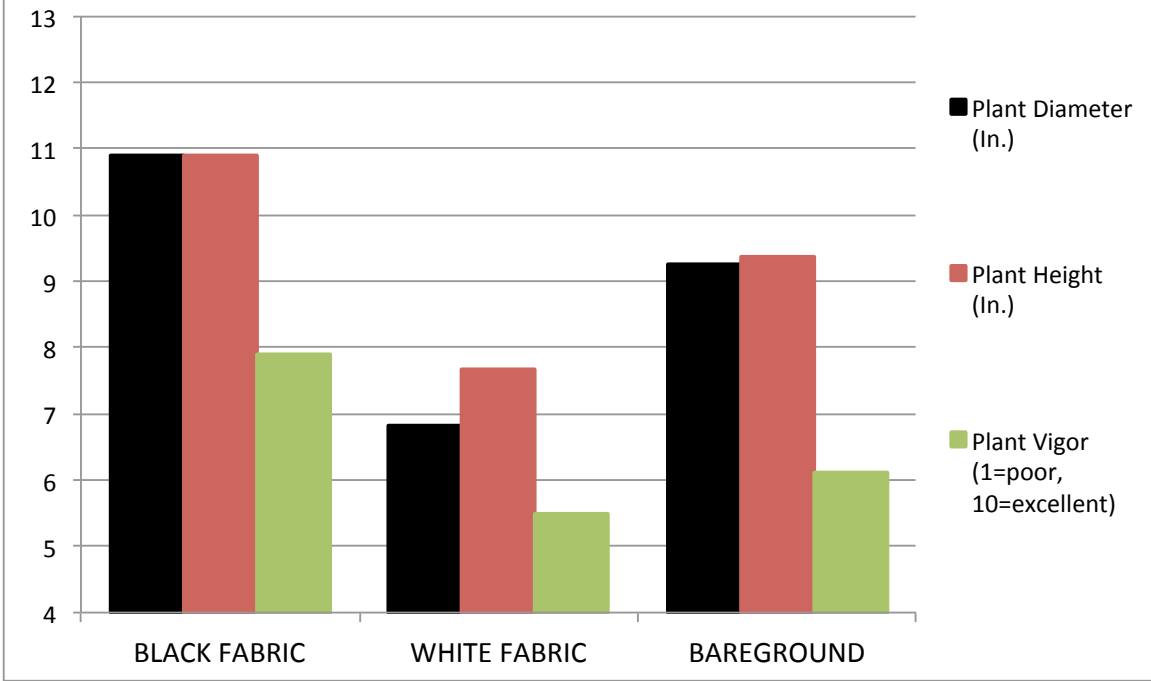

Management Effect on Lavender Plant Diameter, Height and Vigor

Management Effect on Lavender 'Croxtan's Wild' Plant Diameter, Height and Vigor

Management Effect on Lavender 'GROSSO' Plant Diameter, Height and Vigor

Management Effect on Lavender 'Phenomenal' Plant Diameter, Height and Vigor

Management Effect on Lavender 'Munstead' Plant Diameter, Height and Vigor

TREATMENT	Labor (min./plant)	Water Use (gal./plant/yr)	Fabric Cost (\$/plant)
Bareground	7.0	5.25	0
Black Fabric	9.5	5.25	0.75
White Fabric	11.9	7.25	0.62