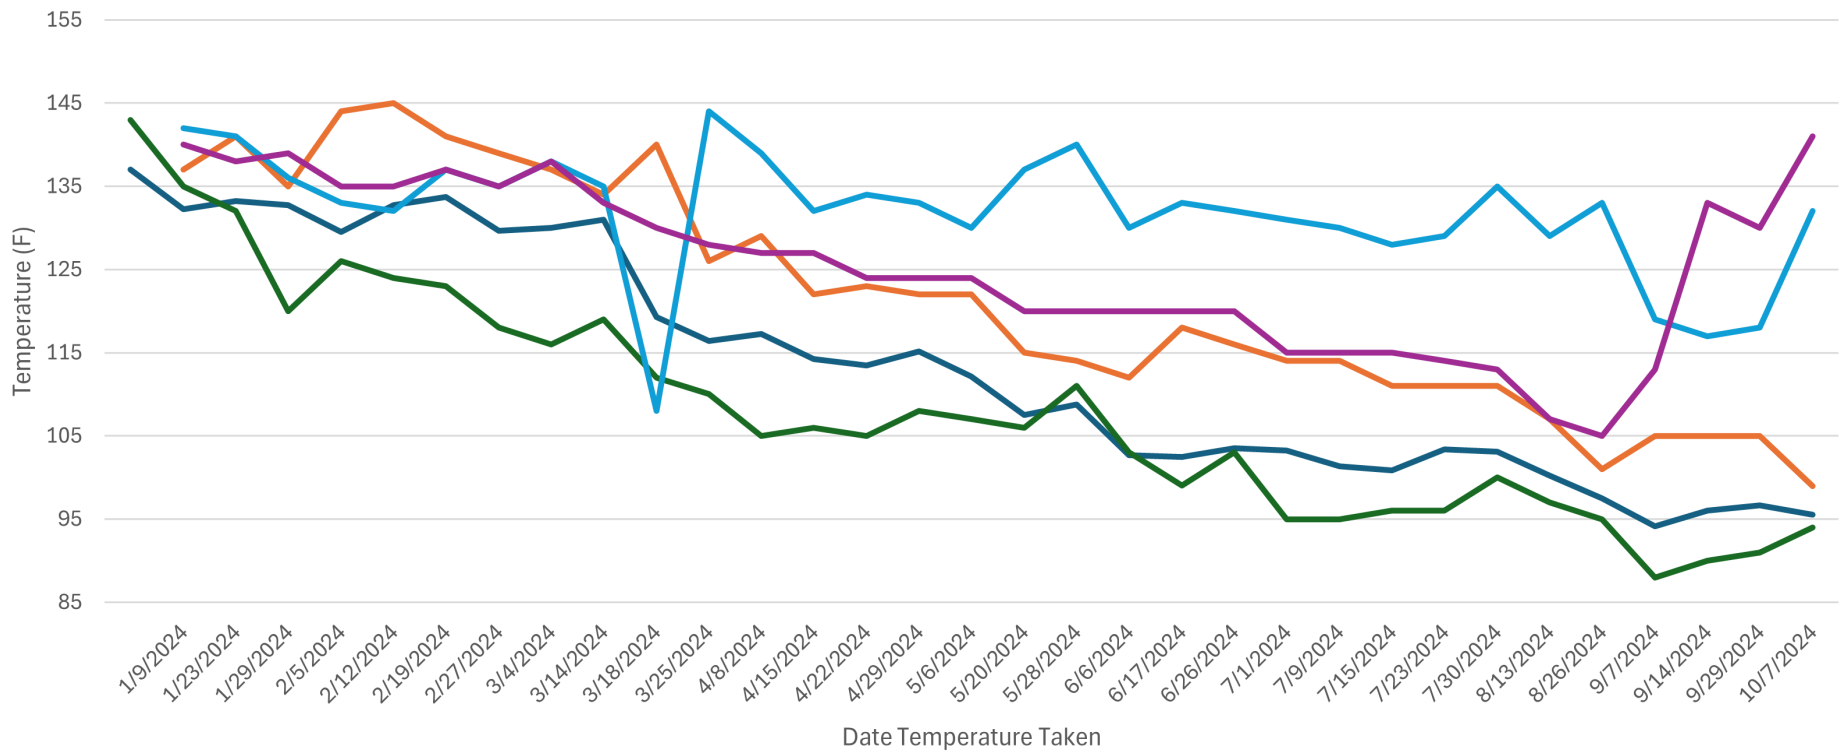

Compost Pile Temperatures by Treatment, Longmeadow Farm

Static, on Woodchips    ASP    Vert. Perf Pipes    Horse Manure, periodic turning    Static, Turned once (C1)