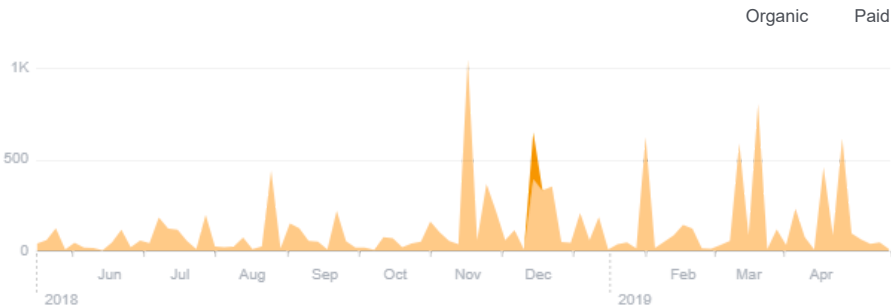

### Post Reach

Create Post

The number of people who had any posts from your Page enter their screen. This number is an estimate.

#### BENCHMARK

Compare your average performance over time.

Organic

Paid

### Total Reach

Create Post

The number of people who had any content from your Page or about your Page enter their screen. This number is an estimate.

Organic    Paid