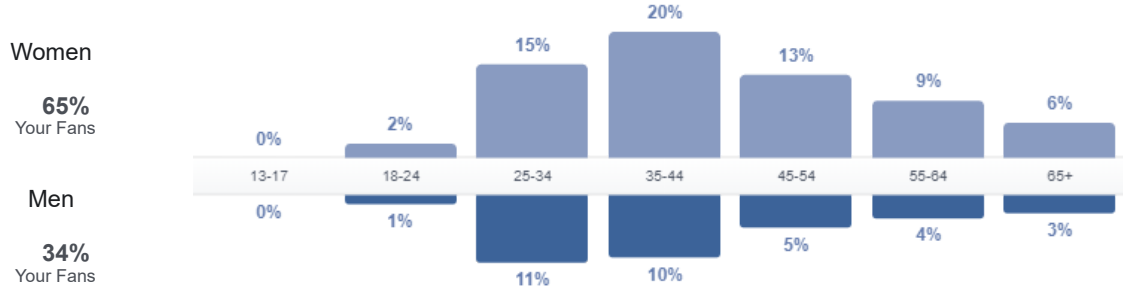

### Total Page Likes as of Today: 481

Create Post

Total Page Likes

Total Page Likes  
**472**  
 Feb 21, 2019  
 Click or drag to select

#### BENCHMARK

Compare your average performance over time.

Total Page Likes

Aggregated demographic data about the people who like your Page based on the age and gender information they provide in their user profiles. This number is an estimate.