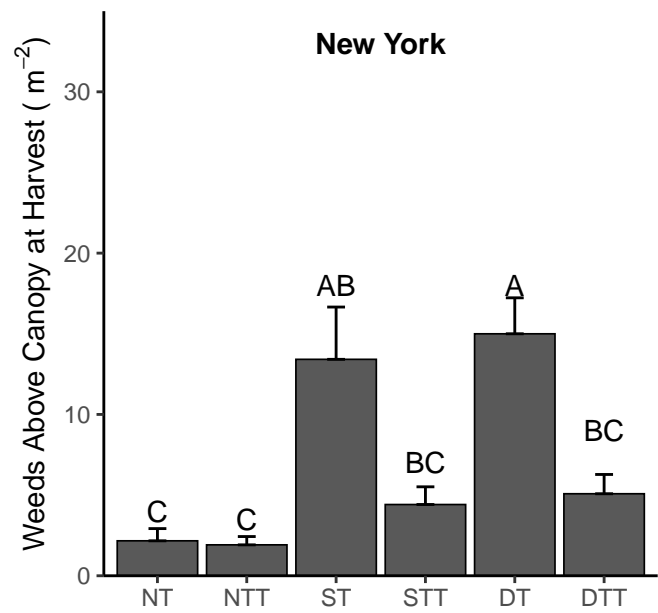

2020 Weeds at Harvest by System

System