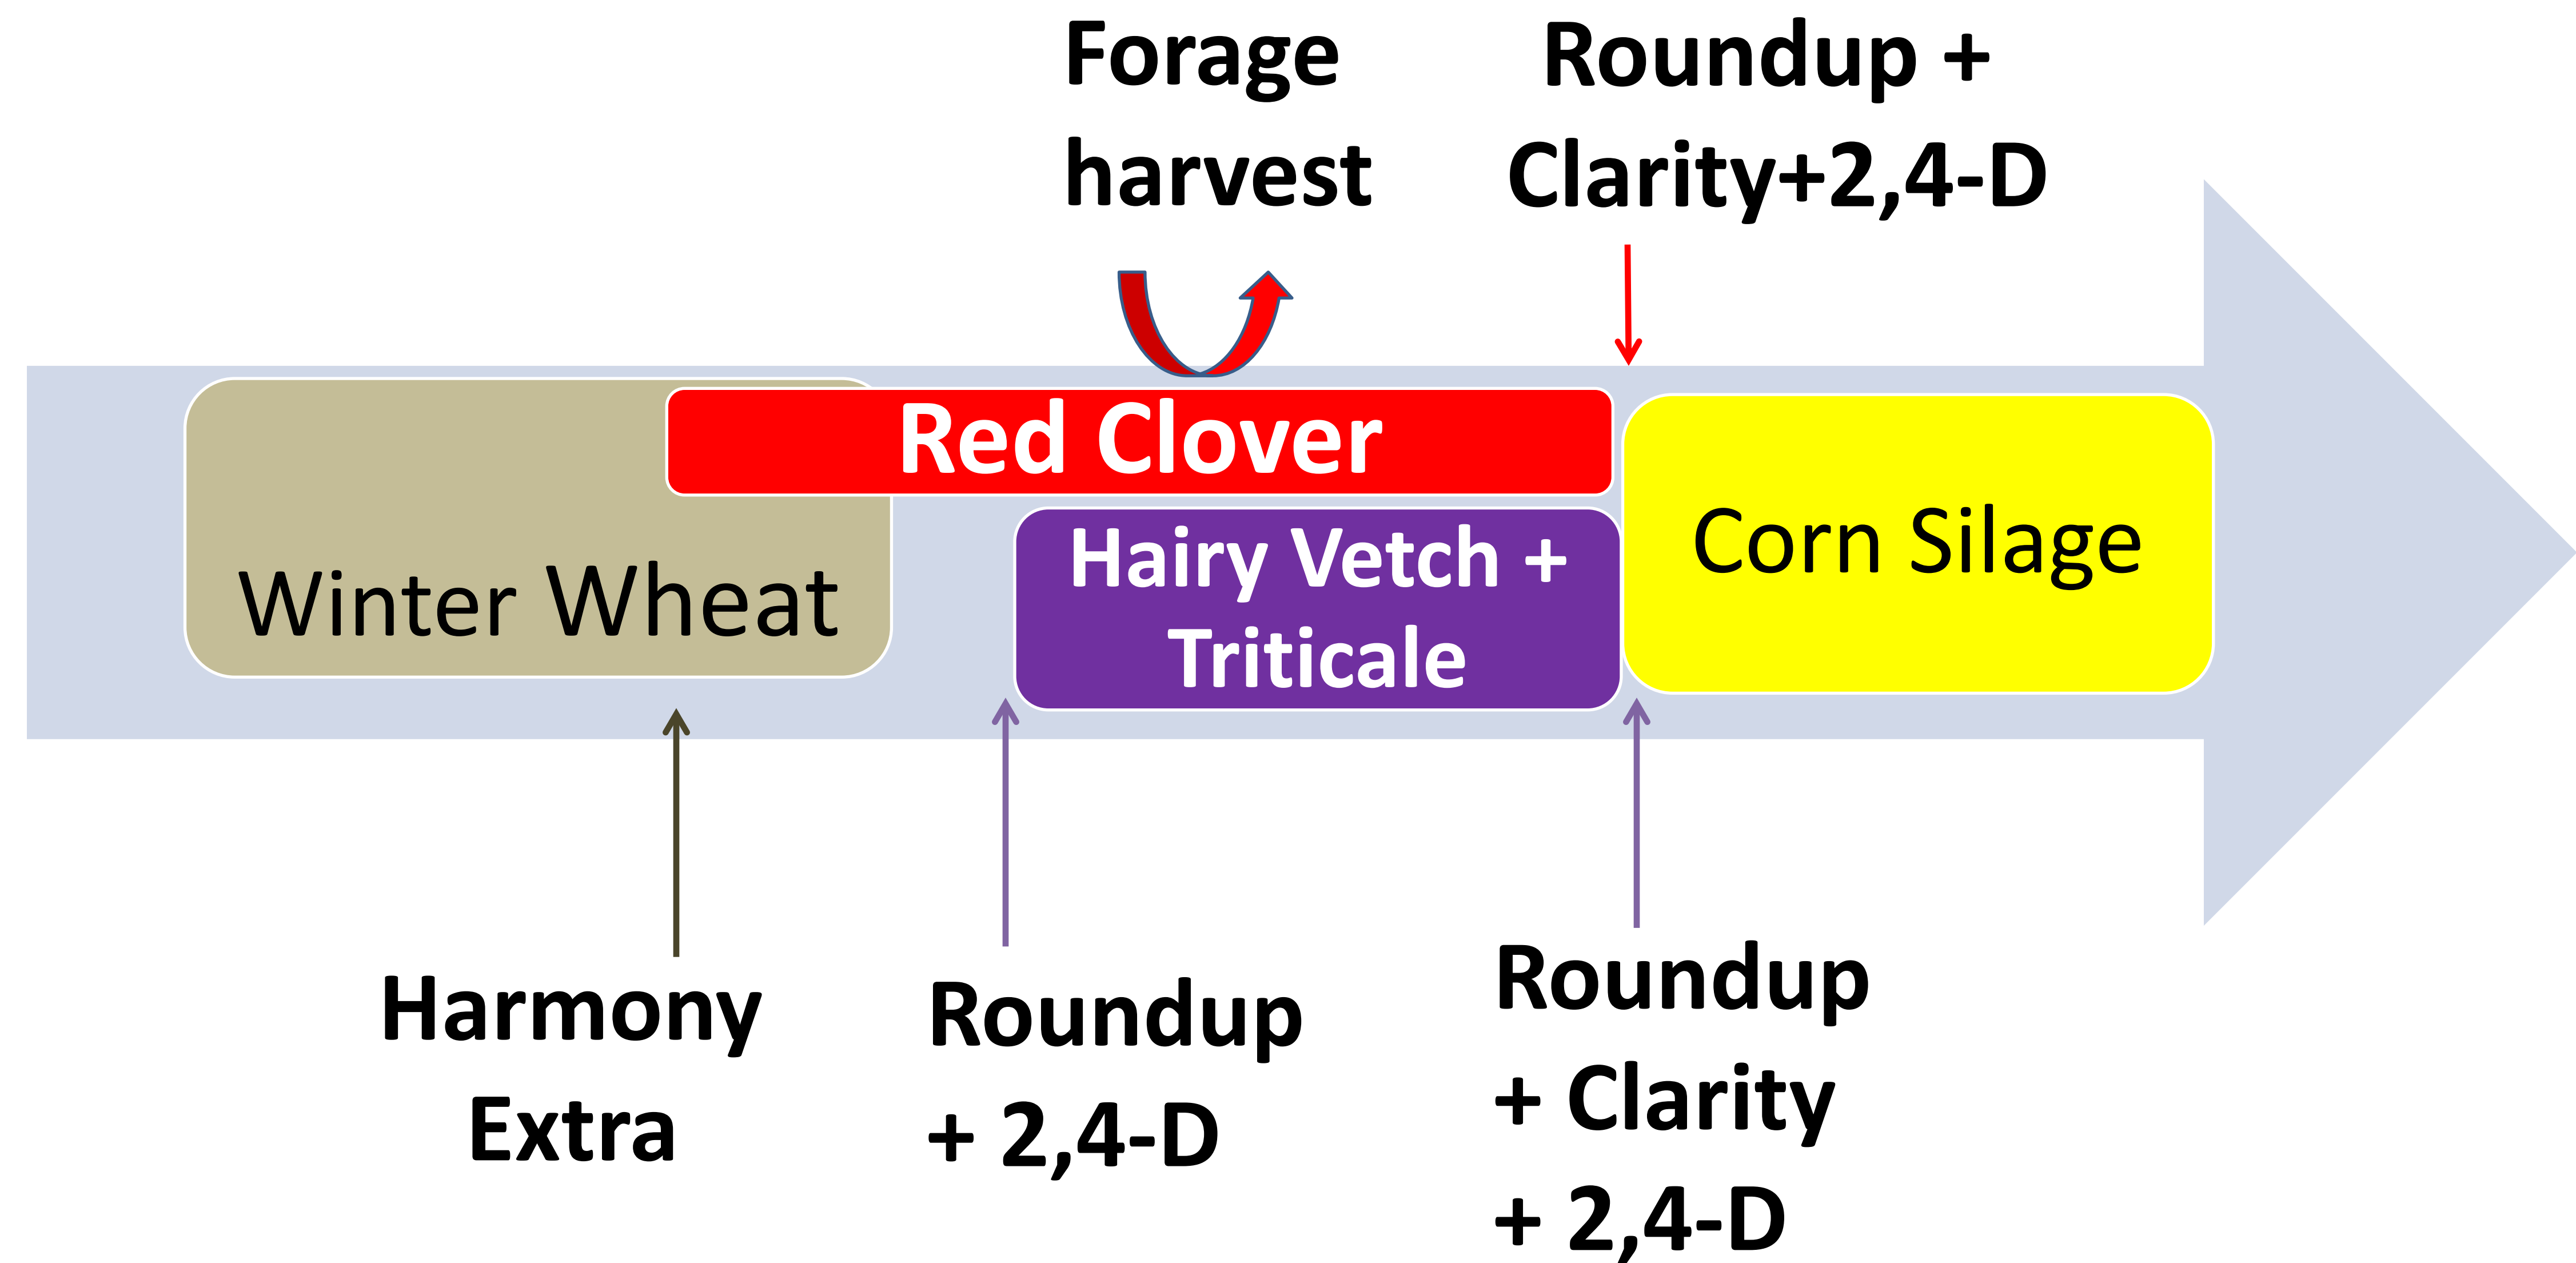

**Results from 2011:  
Weed Management and Yields  
in Cover Crop Systems  
between a  
Small Grain and Corn**

	Red Clover	Hairy Vetch + Triticale
Wheat Yield (bu/A)	54	58
Corn Silage Yield (60% moisture, T/A)	15	14.5
# Weed Control Events	0	2
Forage Yield (T/A)	2	none

**No significant differences in weed biomass, corn silage or wheat yield.**