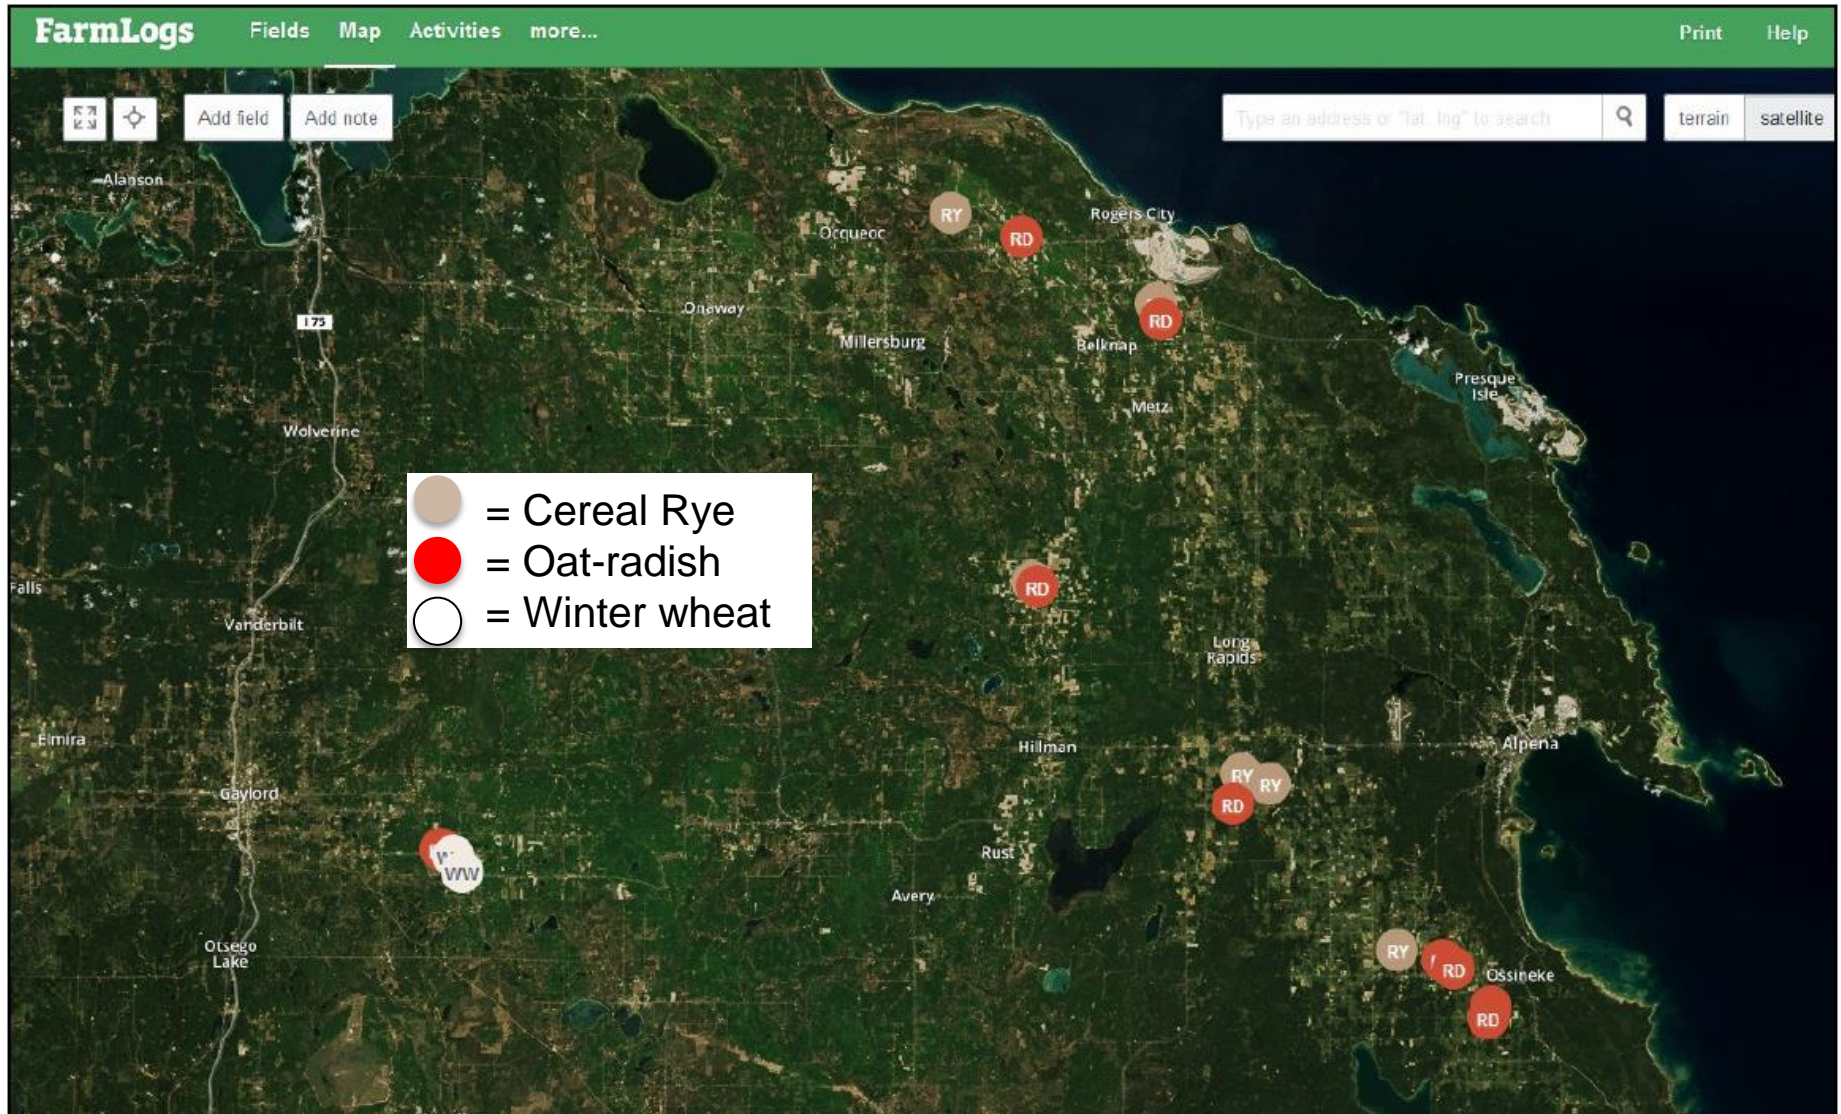

Northeast Michigan Aerial Cover Crop Seeding Demonstrations Project

James DeDecker
Field Crop Educator
Michigan State University Extension
dedecke5@msu.edu

Aerial Seeding Field Sites

Percent Establishment 9/17/15