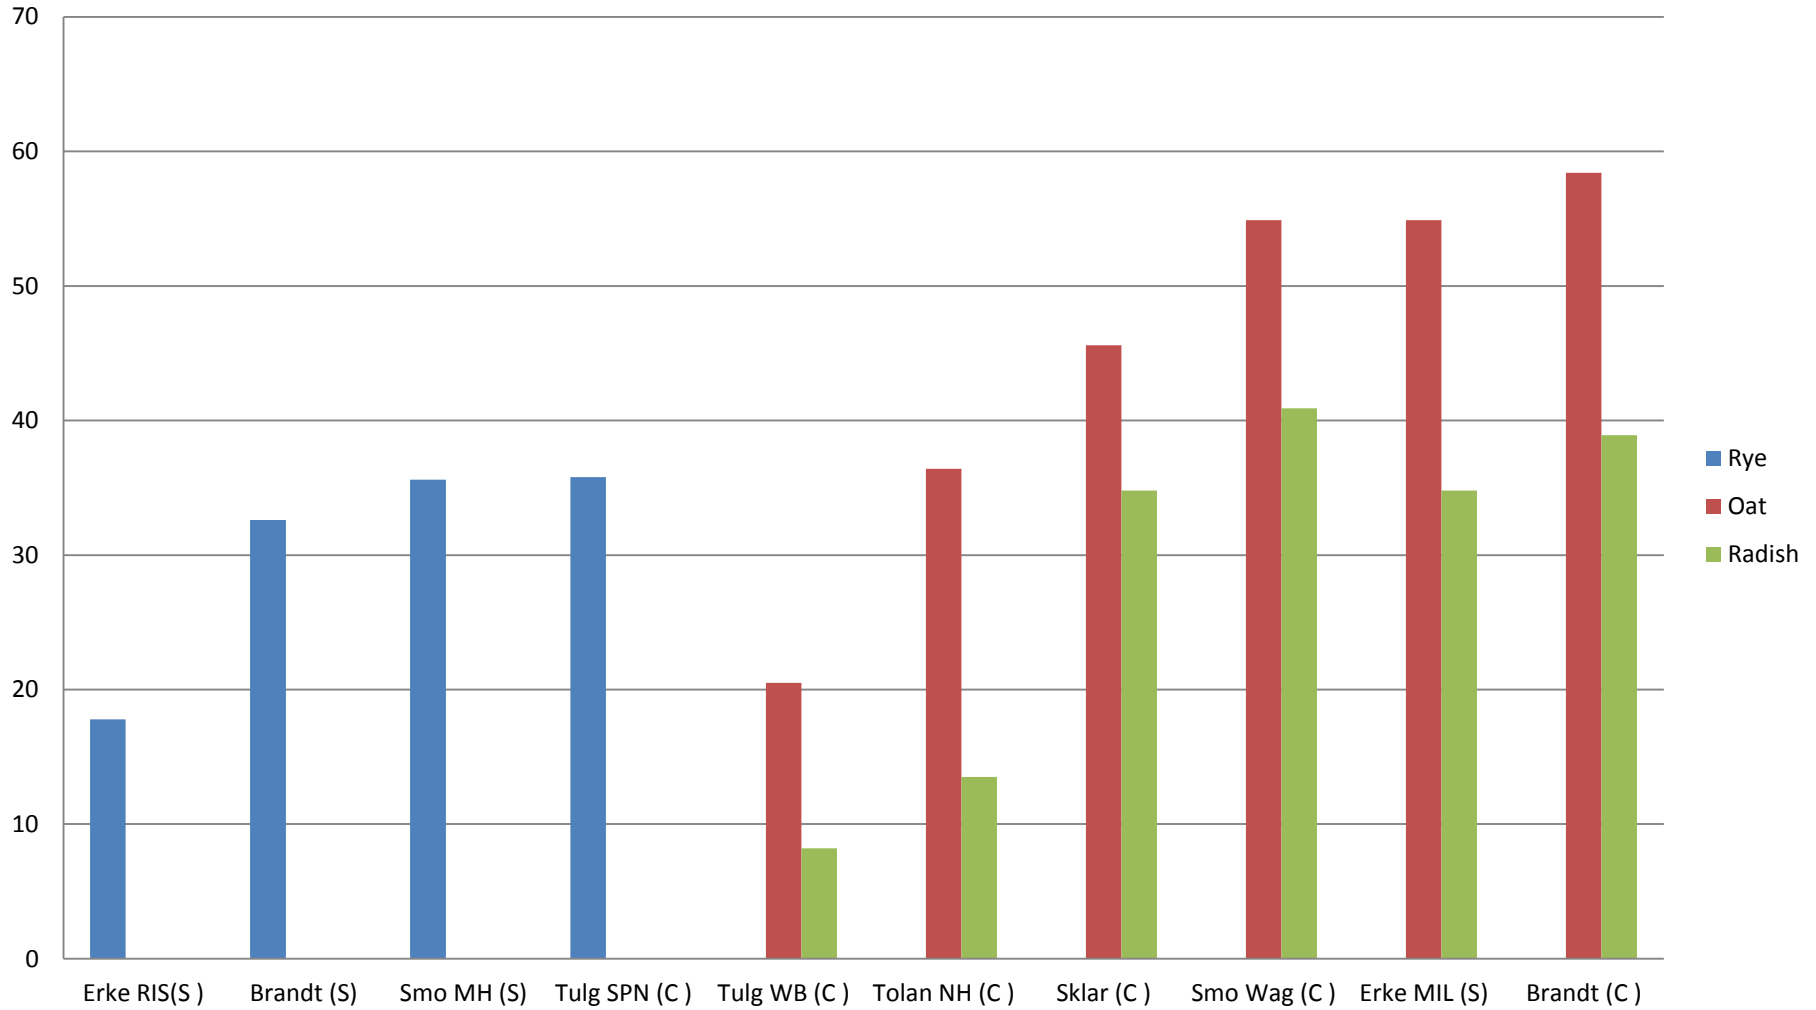

Northeast Michigan Aerial Cover Crop Seeding Demonstrations Project

James DeDecker
Field Crop Educator
Michigan State University Extension
dedecke5@msu.edu

Aerial Seeding Field Sites

Percent Establishment 9/17/15