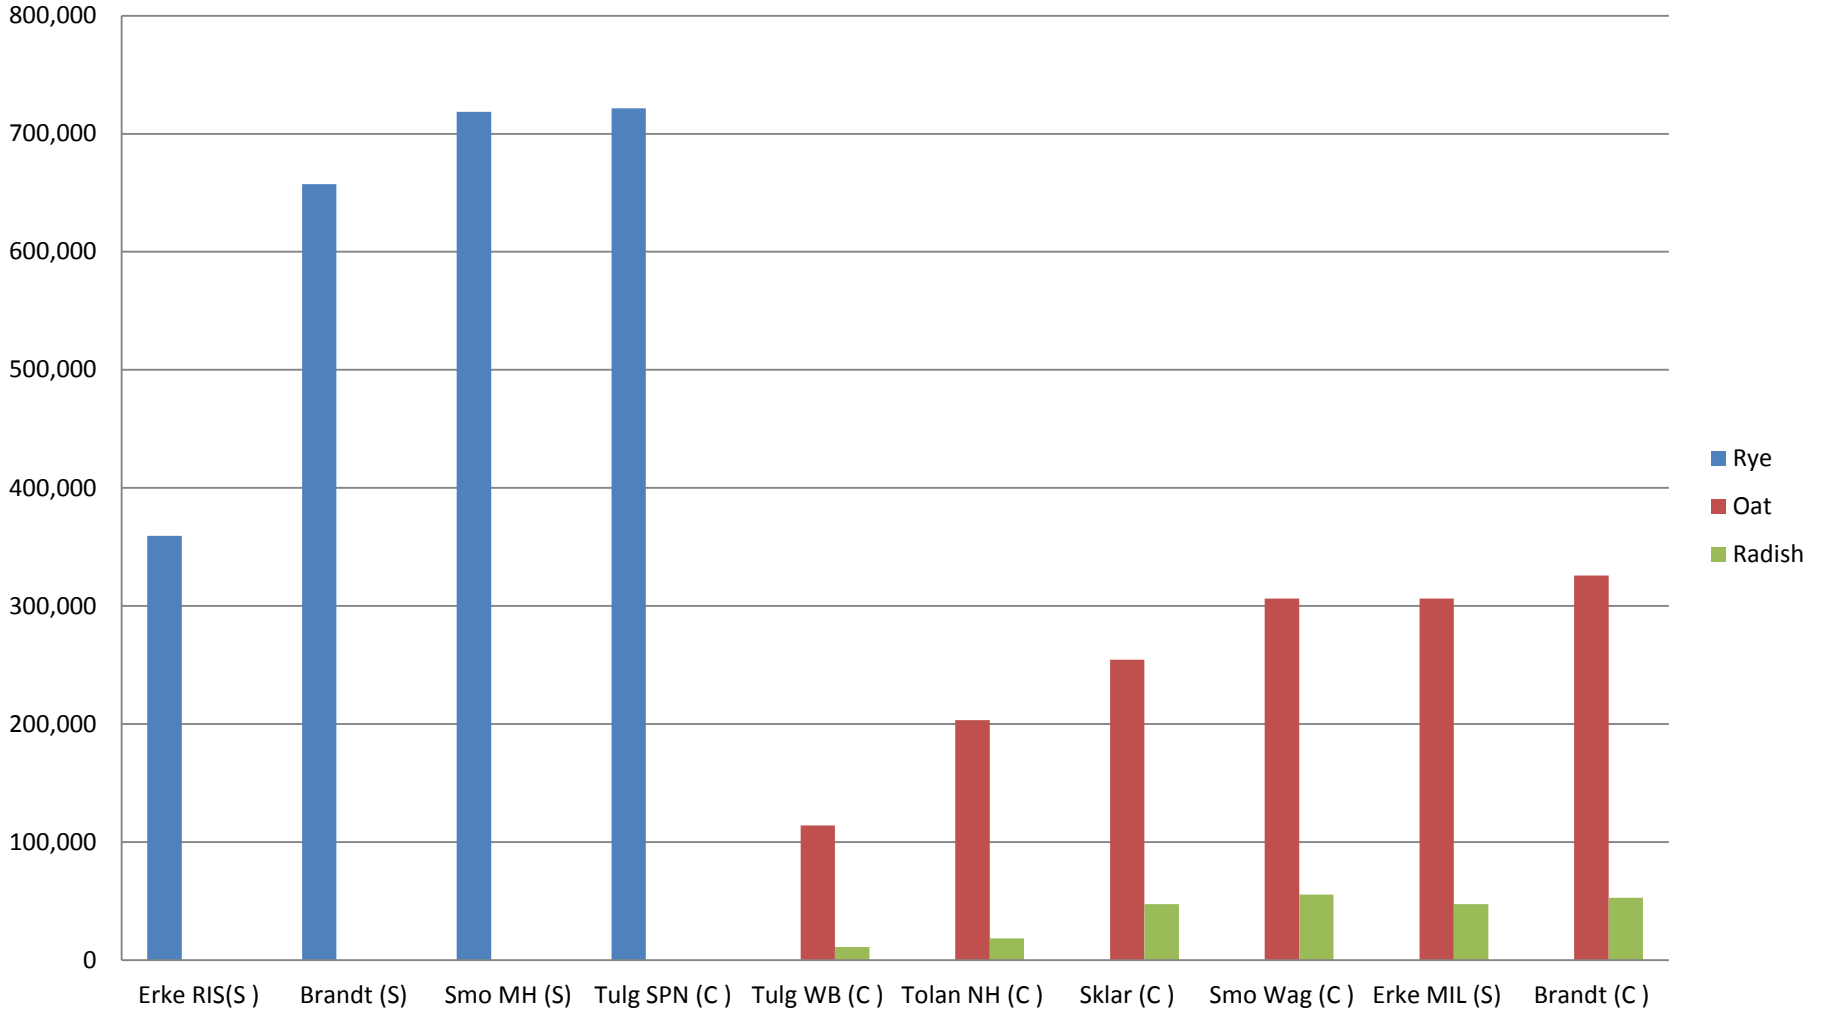

Northeast Michigan Aerial Cover Crop Seeding Demonstrations Project

James DeDecker
Field Crop Educator
Michigan State University Extension
dedecke5@msu.edu

Aerial Seeding Field Sites

Percent Establishment 9/17/15

Plants Per Acre 9/17/15

**Dry Biomass and Plant Available N
11/11/15 (lbs/ac)**