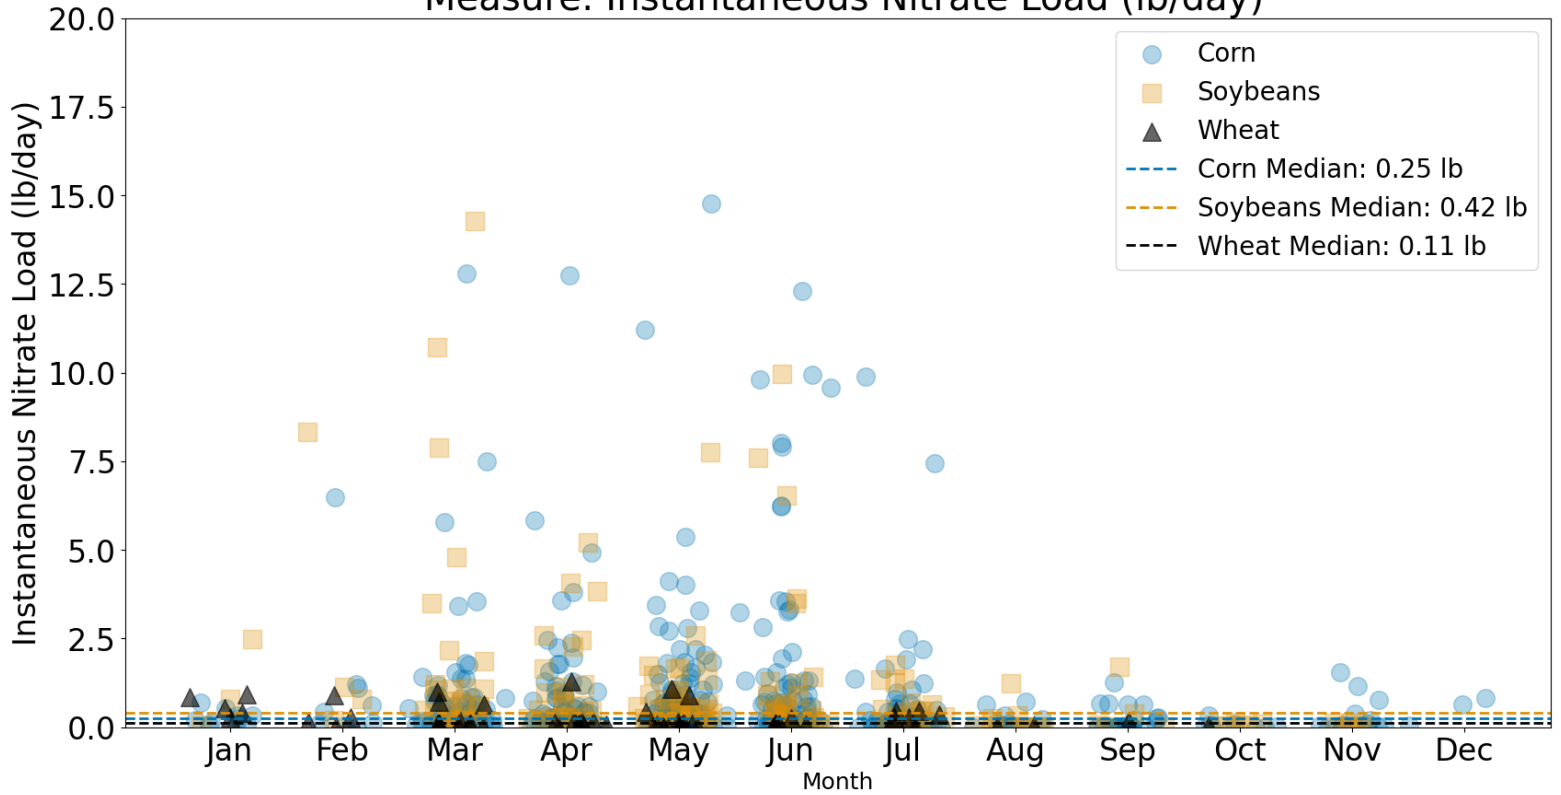

All Crops 2020-2023
Measure: Instantaneous Nitrate Load (lb/day)

All Crops 2020-2023
Measure: Nitrate (mg N/L)