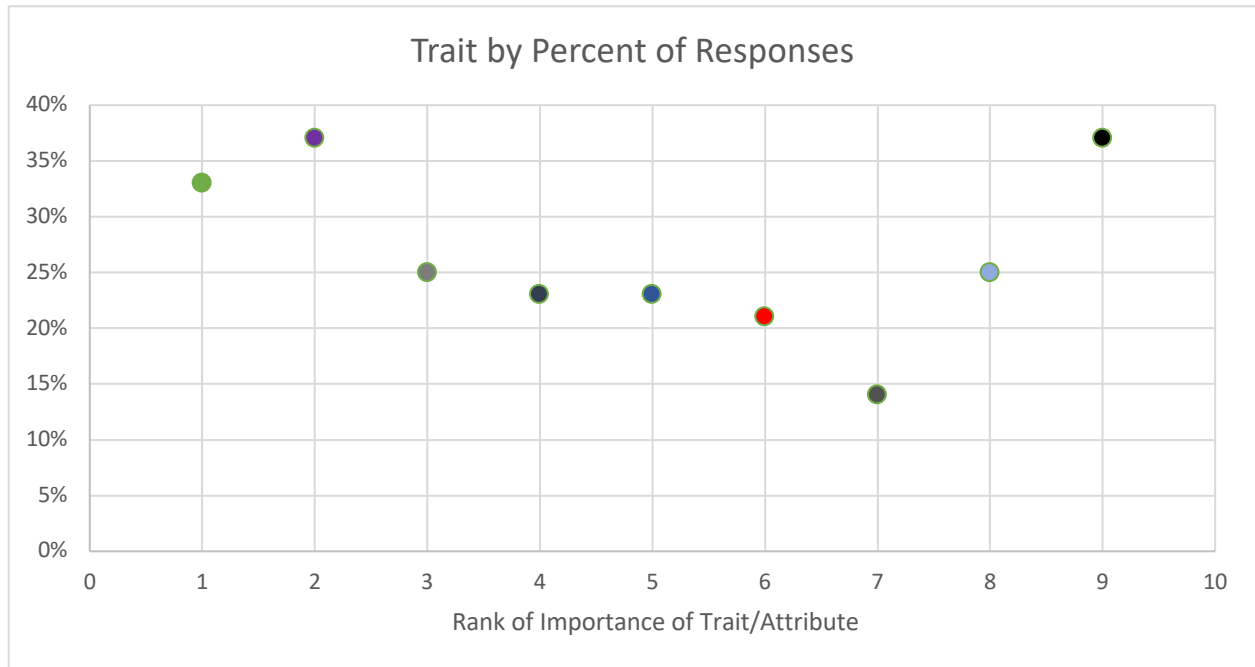

SSA Queen Purchase Survey

Traits/Attributes

The top three traits or attributes of SSA Queen purchase experience are:

1. Good egg layer for 1+ years
2. Solid laying pattern
3. Accepted by colony after introduction

Other traits or attributes we track include:

4. Gentle Nature
5. Low Swarm tendencies
6. Cost
7. Availability when needed
8. Easy to spot on the combs
9. Minimal drone production