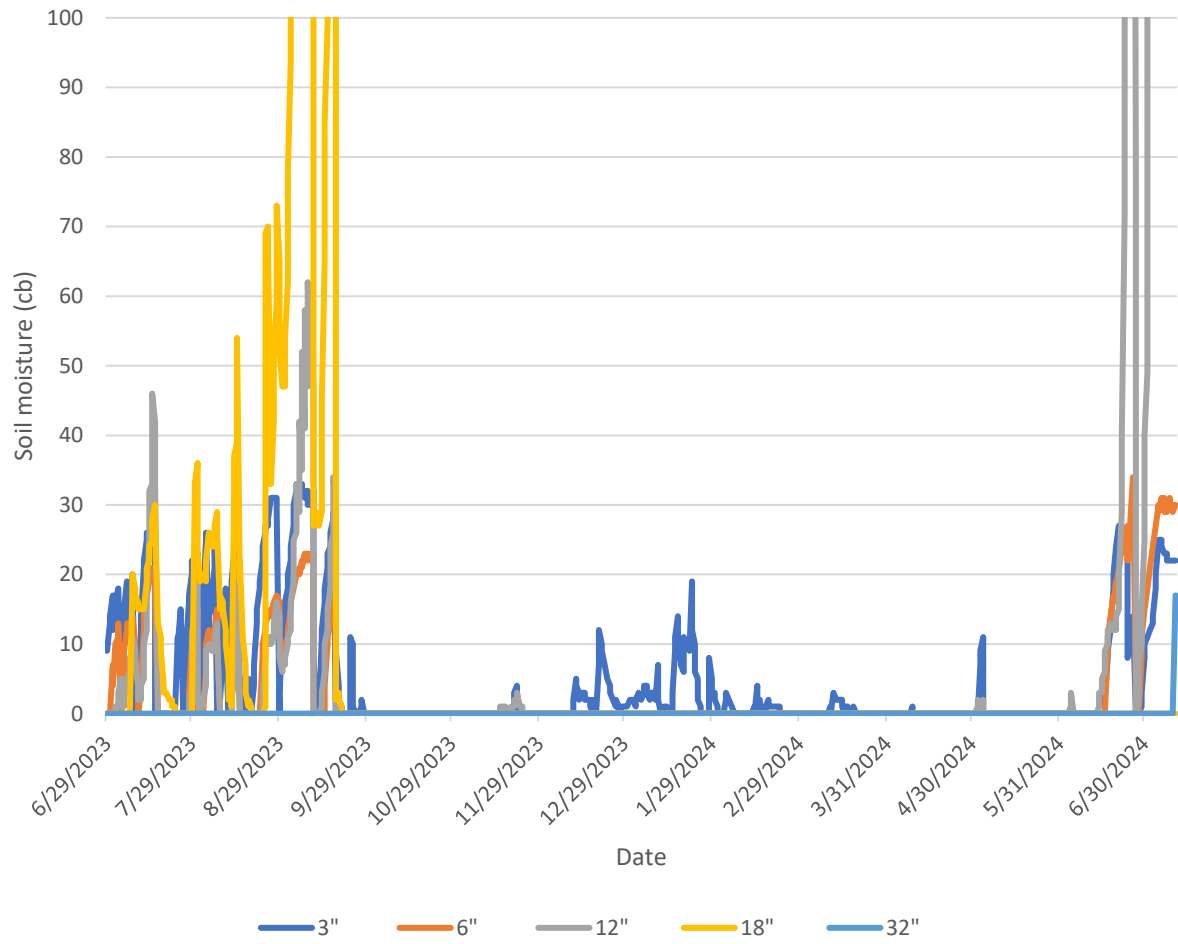

Figure 2. Soil moisture at five locations in the miscanthus field

*Plot 2 giant miscanthus yield was 0.75 tons/acre in 2022 and 1.01 tons/acre in 2023.

*Plot 4 giant miscanthus yield was 3.38 tons/acre in 2022 and 6.52 tons/acre in 2023.

*Plot 9 giant miscanthus yield was 1.52 tons/acre in 2022 and 3.01 tons/acre in 2023.

Plot 11 (July 2022-July 2024)

*Plot 11 giant miscanthus yield was 4.94 tons/acre in 2022 and 6.92 tons/acre in 2023.

Plot 14 (July-Sept 2022)

Plot 14 (June 2023-July 2024)

*Plot 14 giant miscanthus yield was 1.64 tons/acre in 2022 and 2.79 tons/acre in 2023.