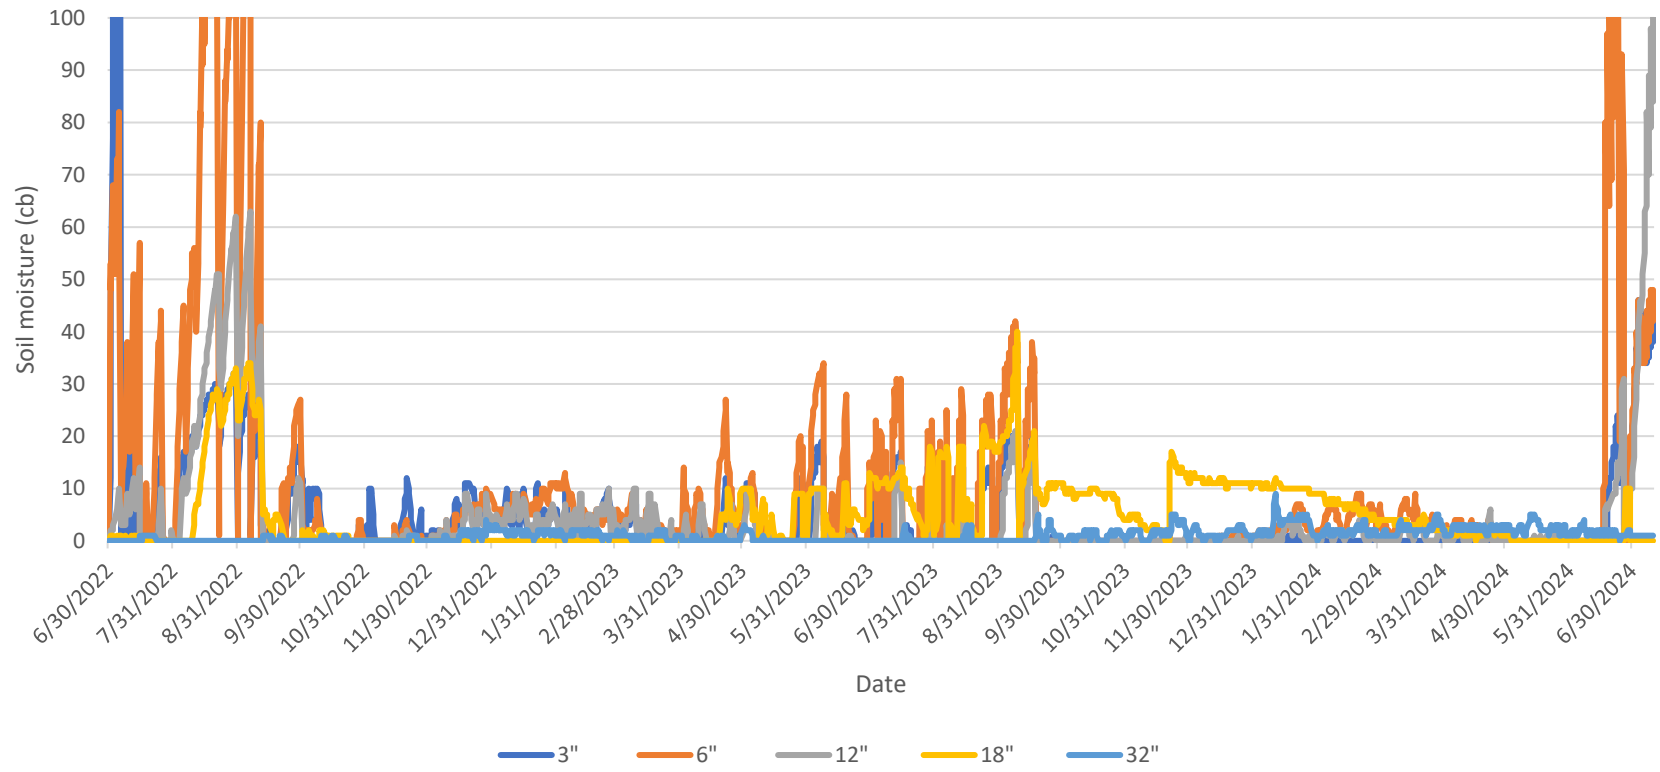

Figure 2. Soil moisture at five locations in the miscanthus field

*Plot 2 giant miscanthus yield was 0.75 tons/acre in 2022 and 1.01 tons/acre in 2023.

*Plot 4 giant miscanthus yield was 3.38 tons/acre in 2022 and 6.52 tons/acre in 2023.

*Plot 9 giant miscanthus yield was 1.52 tons/acre in 2022 and 3.01 tons/acre in 2023.

Plot 11 (July 2022-July 2024)

*Plot 11 giant miscanthus yield was 4.94 tons/acre in 2022 and 6.92 tons/acre in 2023.

Plot 14 (July-Sept 2022)

Plot 14 (June 2023-July 2024)

*Plot 14 giant miscanthus yield was 1.64 tons/acre in 2022 and 2.79 tons/acre in 2023.