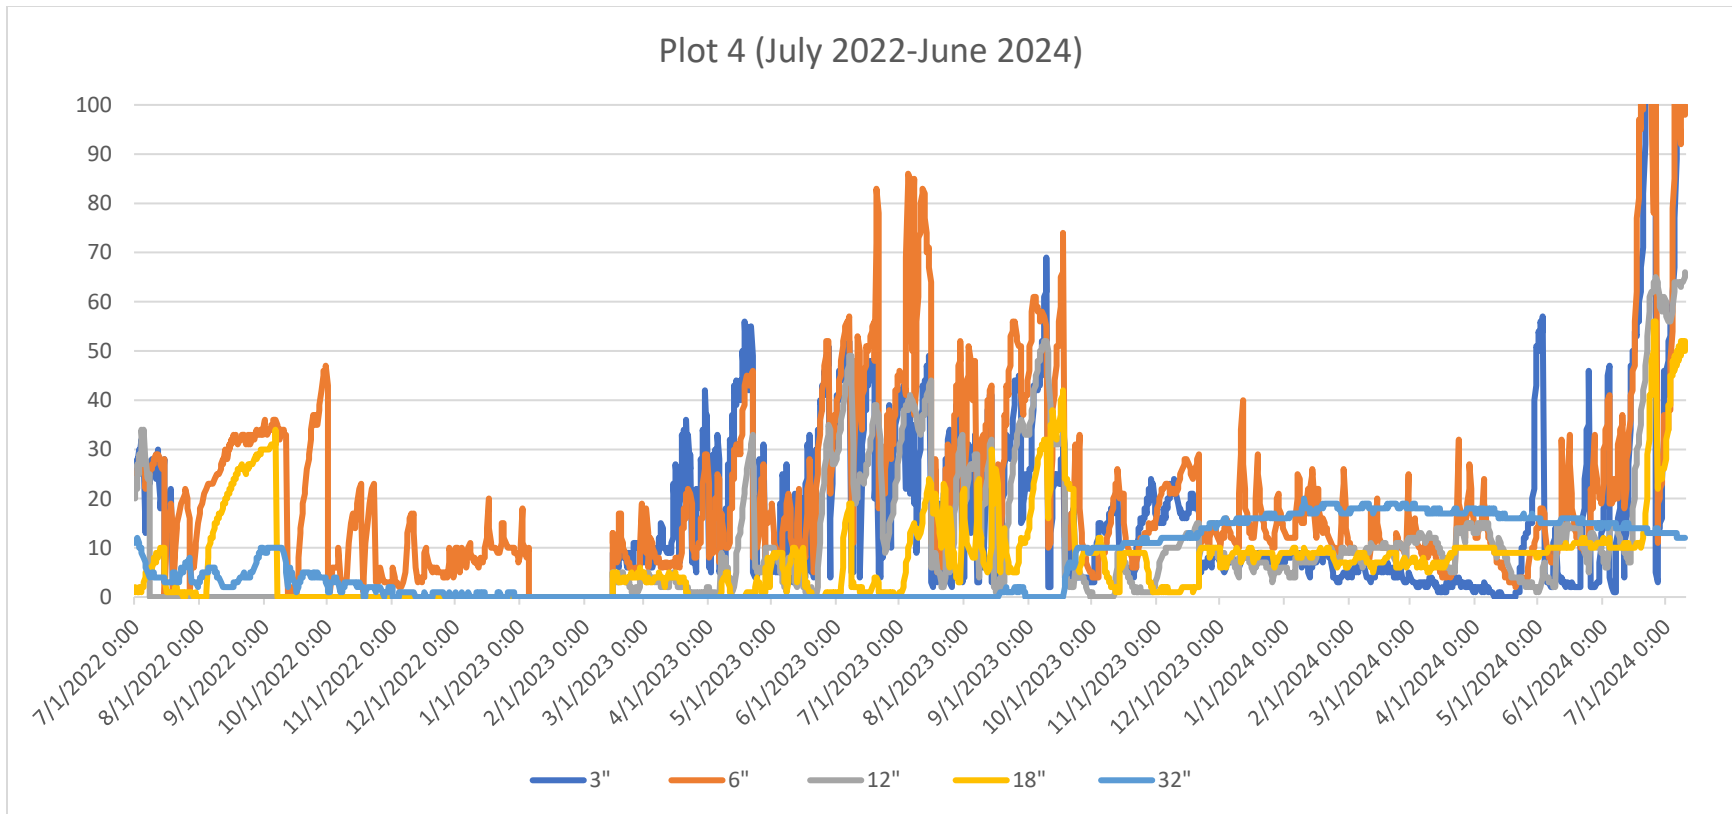

Figure 2. Soil moisture at five locations in the miscanthus field

*Plot 2 giant miscanthus yield was 0.75 tons/acre in 2022 and 1.01 tons/acre in 2023.

*Plot 4 giant miscanthus yield was 3.38 tons/acre in 2022 and 6.52 tons/acre in 2023.

*Plot 9 giant miscanthus yield was 1.52 tons/acre in 2022 and 3.01 tons/acre in 2023.

Plot 11 (July 2022-July 2024)

*Plot 11 giant miscanthus yield was 4.94 tons/acre in 2022 and 6.92 tons/acre in 2023.

Plot 14 (July-Sept 2022)

Plot 14 (June 2023-July 2024)

*Plot 14 giant miscanthus yield was 1.64 tons/acre in 2022 and 2.79 tons/acre in 2023.