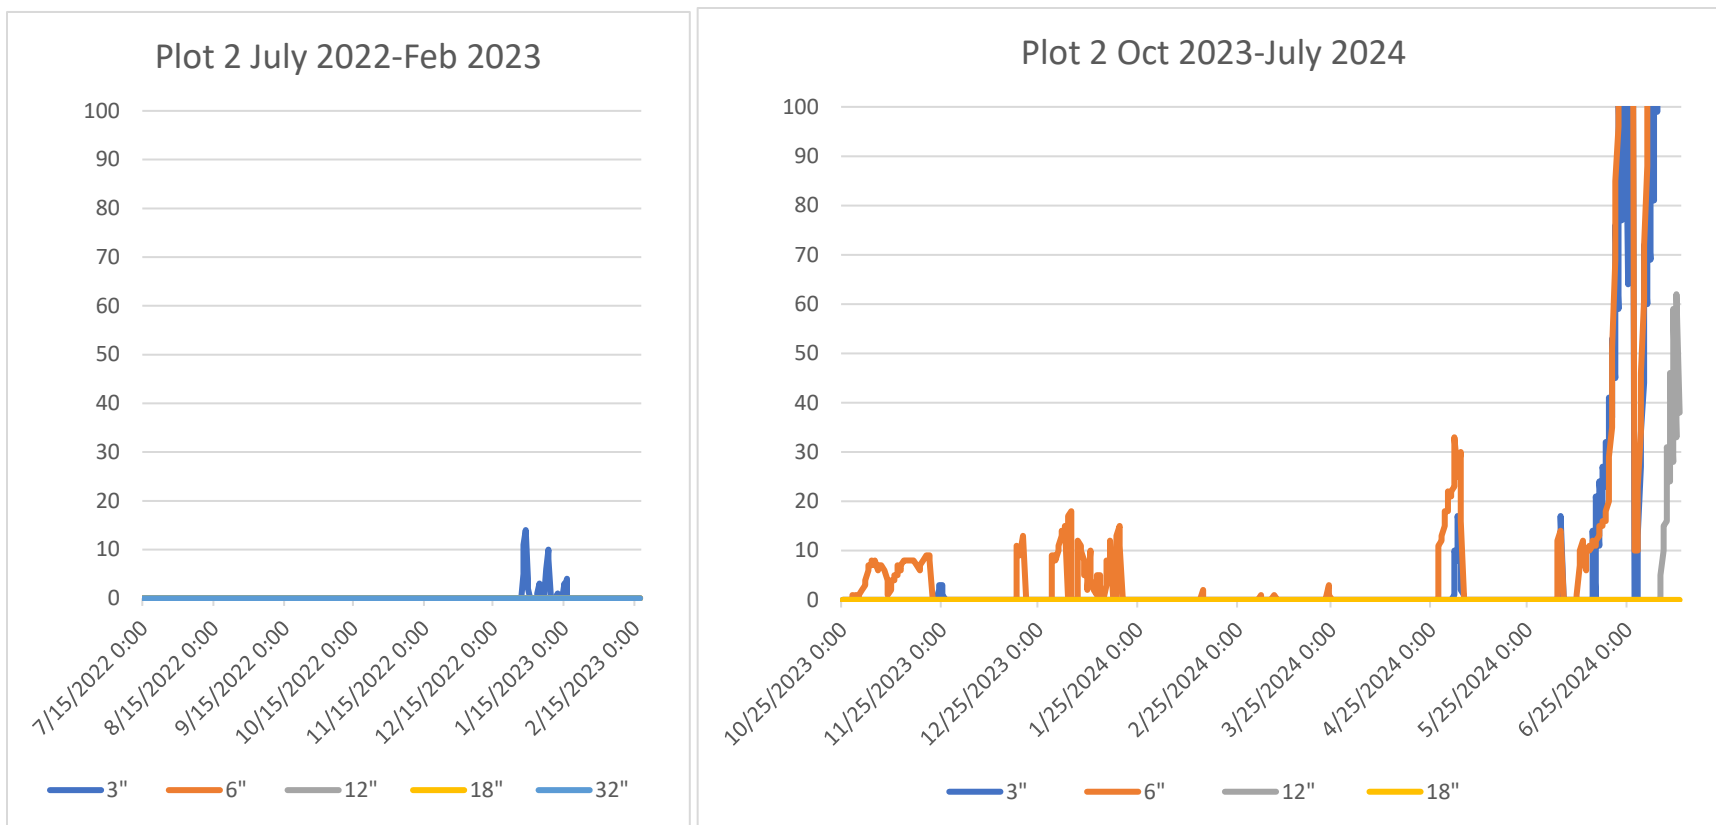

Figure 2. Soil moisture at five locations in the miscanthus field

*Plot 2 giant miscanthus yield was 0.75 tons/acre in 2022 and 1.01 tons/acre in 2023.

*Plot 4 giant miscanthus yield was 3.38 tons/acre in 2022 and 6.52 tons/acre in 2023.

*Plot 9 giant miscanthus yield was 1.52 tons/acre in 2022 and 3.01 tons/acre in 2023.

Plot 11 (July 2022-July 2024)

*Plot 11 giant miscanthus yield was 4.94 tons/acre in 2022 and 6.92 tons/acre in 2023.

Plot 14 (July-Sept 2022)

Plot 14 (June 2023-July 2024)

*Plot 14 giant miscanthus yield was 1.64 tons/acre in 2022 and 2.79 tons/acre in 2023.