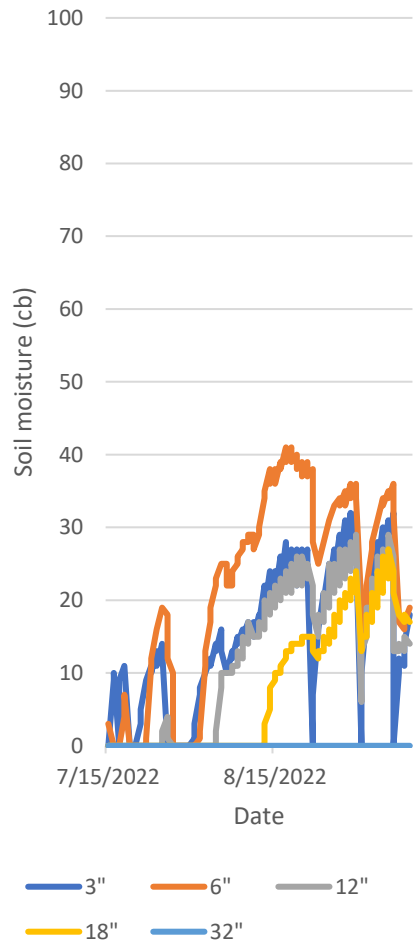

Figure 2. Soil moisture at five locations in the miscanthus field

*Plot 2 giant miscanthus yield was 0.75 tons/acre in 2022 and 1.01 tons/acre in 2023.

*Plot 4 giant miscanthus yield was 3.38 tons/acre in 2022 and 6.52 tons/acre in 2023.

*Plot 9 giant miscanthus yield was 1.52 tons/acre in 2022 and 3.01 tons/acre in 2023.

Plot 11 (July 2022-July 2024)

*Plot 11 giant miscanthus yield was 4.94 tons/acre in 2022 and 6.92 tons/acre in 2023.

Plot 14 (July-Sept 2022)

Plot 14 (June 2023-July 2024)

*Plot 14 giant miscanthus yield was 1.64 tons/acre in 2022 and 2.79 tons/acre in 2023.