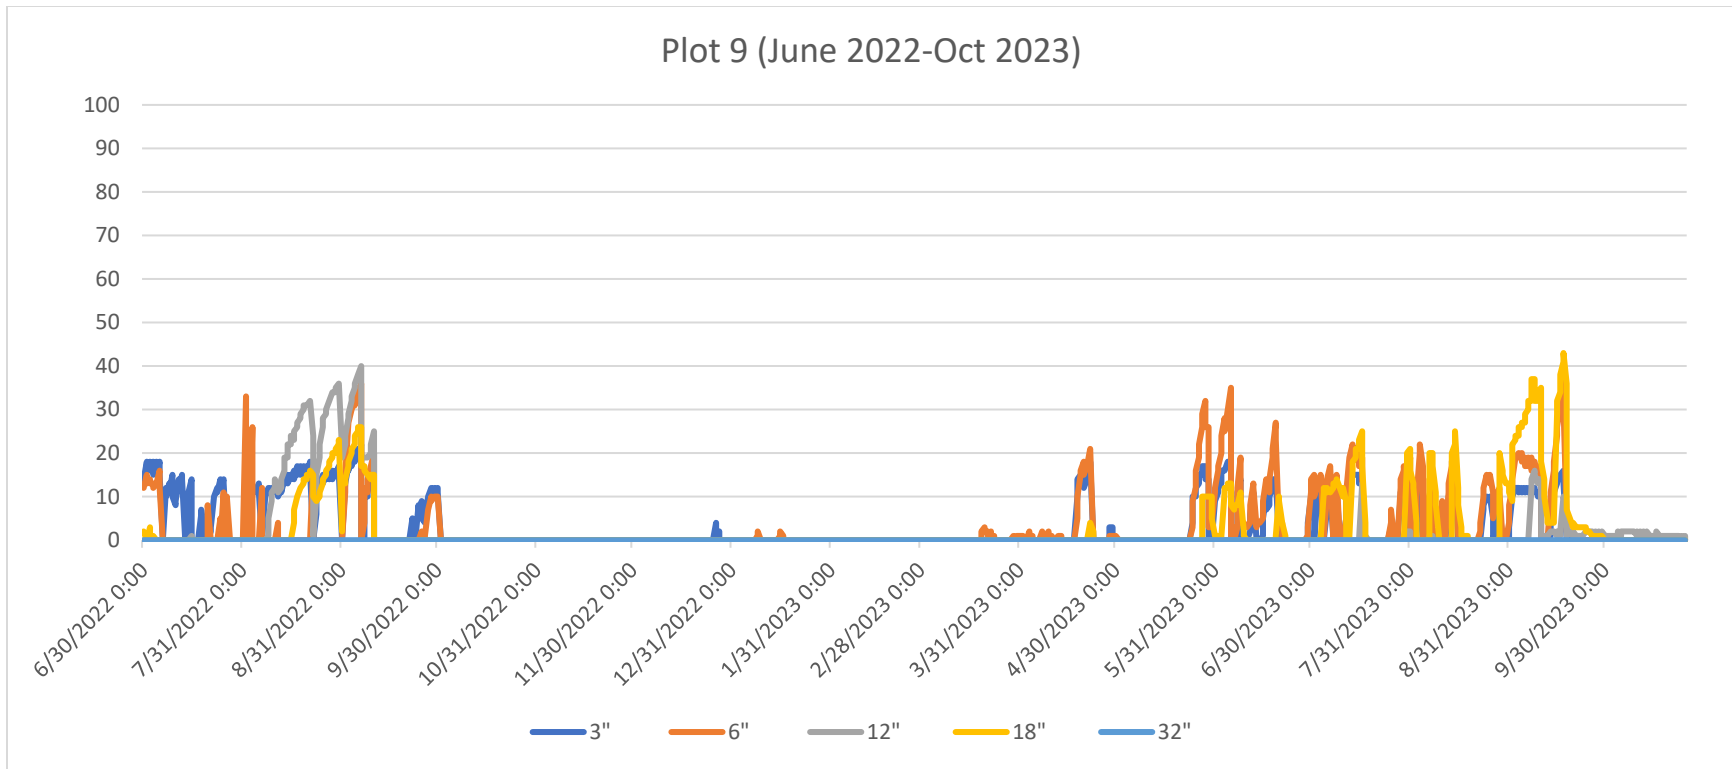

Figure 2. Soil moisture at five locations in the miscanthus field

*Plot 2 giant miscanthus yield was 0.75 tons/acre in 2022 and 1.01 tons/acre in 2023.

*Plot 4 giant miscanthus yield was 3.38 tons/acre in 2022 and 6.52 tons/acre in 2023.

*Plot 9 giant miscanthus yield was 1.52 tons/acre in 2022 and 3.01 tons/acre in 2023.

Plot 11 (July 2022-July 2024)

*Plot 11 giant miscanthus yield was 4.94 tons/acre in 2022 and 6.92 tons/acre in 2023.

Plot 14 (July-Sept 2022)

Plot 14 (June 2023-July 2024)

*Plot 14 giant miscanthus yield was 1.64 tons/acre in 2022 and 2.79 tons/acre in 2023.