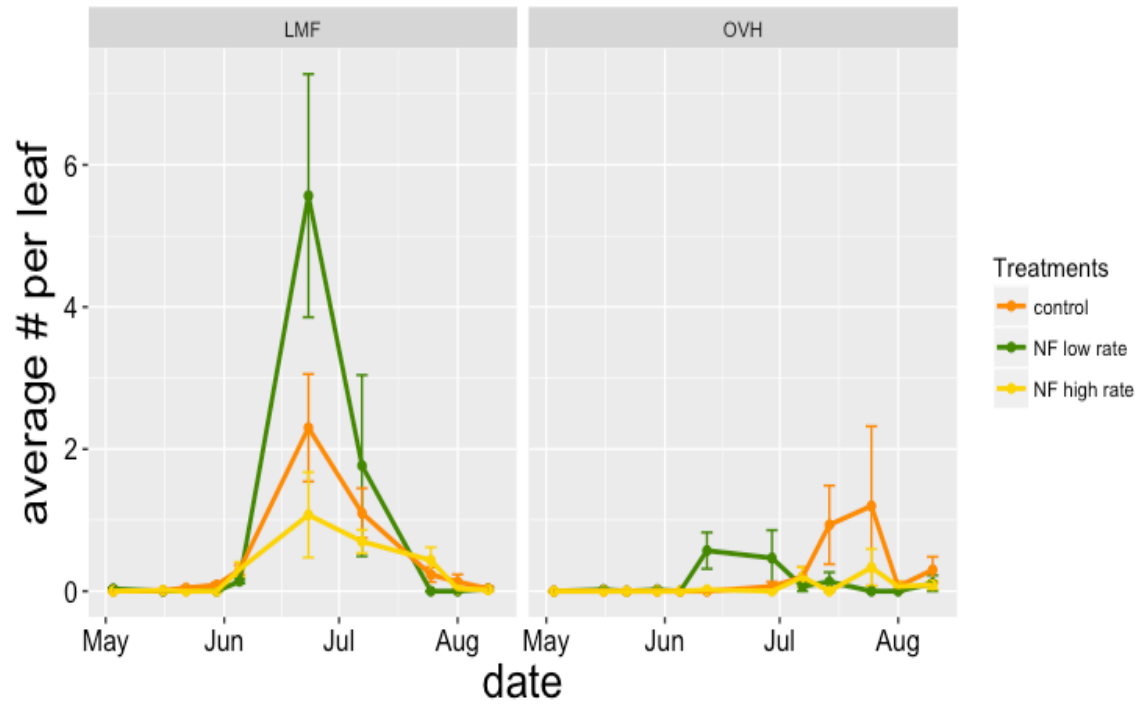

## Spider Mite Population Trends 2017

Average spider mite motile populations at two farms in 2017. These farms are representative of the large variation observed among farms and within farms.