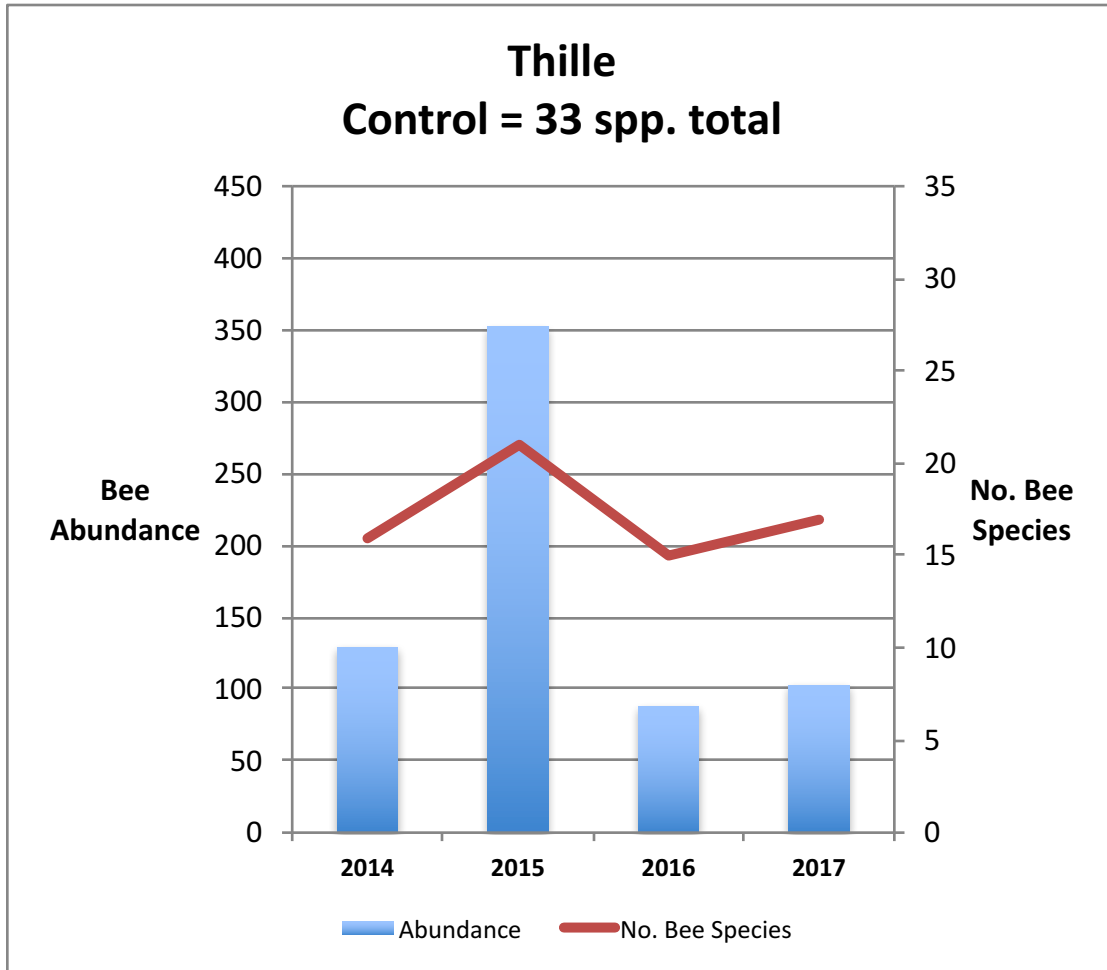

	Abundance	No. Bee Species
2015	234	23
2016	62	14
2017	43	16

	Abundance	No. Bee Species
2015	137	20
2016	74	25
2017	91	30

	Abundance	No. Bee Species
2014	61	15
2015	159	21
2016	75	19
2017	66	14

Jim Lloyd Butler
Control = 32 spp. total

	Abundance	No. Bee Species
2014	113	19
2015	381	13
2016	64	12
2017	78	20

**Jim Lloyd Butler
Treatment = 34 spp. total**

	Abundance	No. Bee Species
2014	129	16
2015	352	21
2016	88	15
2017	103	17

	Abundance	No. Bee Species
2014	115	14
2015	221	16
2016	72	14
2017	103	20