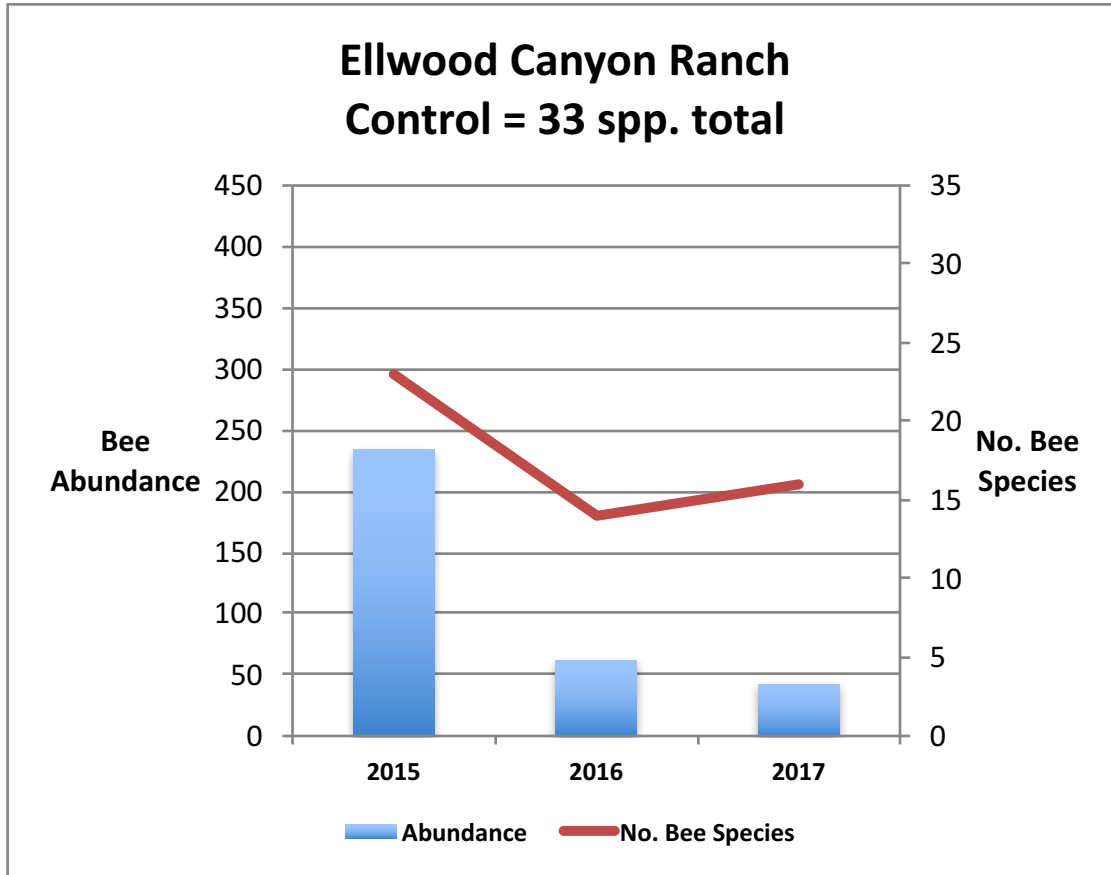

	Abundance	No. Bee Species
2015	234	23
2016	62	14
2017	43	16

	Abundance	No. Bee Species
2015	137	20
2016	74	25
2017	91	30

	Abundance	No. Bee Species
2014	61	15
2015	159	21
2016	75	19
2017	66	14

Jim Lloyd Butler
Control = 32 spp. total

	Abundance	No. Bee Species
2014	113	19
2015	381	13
2016	64	12
2017	78	20

**Jim Lloyd Butler
Treatment = 34 spp. total**

	Abundance	No. Bee Species
2014	129	16
2015	352	21
2016	88	15
2017	103	17

	Abundance	No. Bee Species
2014	115	14
2015	221	16
2016	72	14
2017	103	20