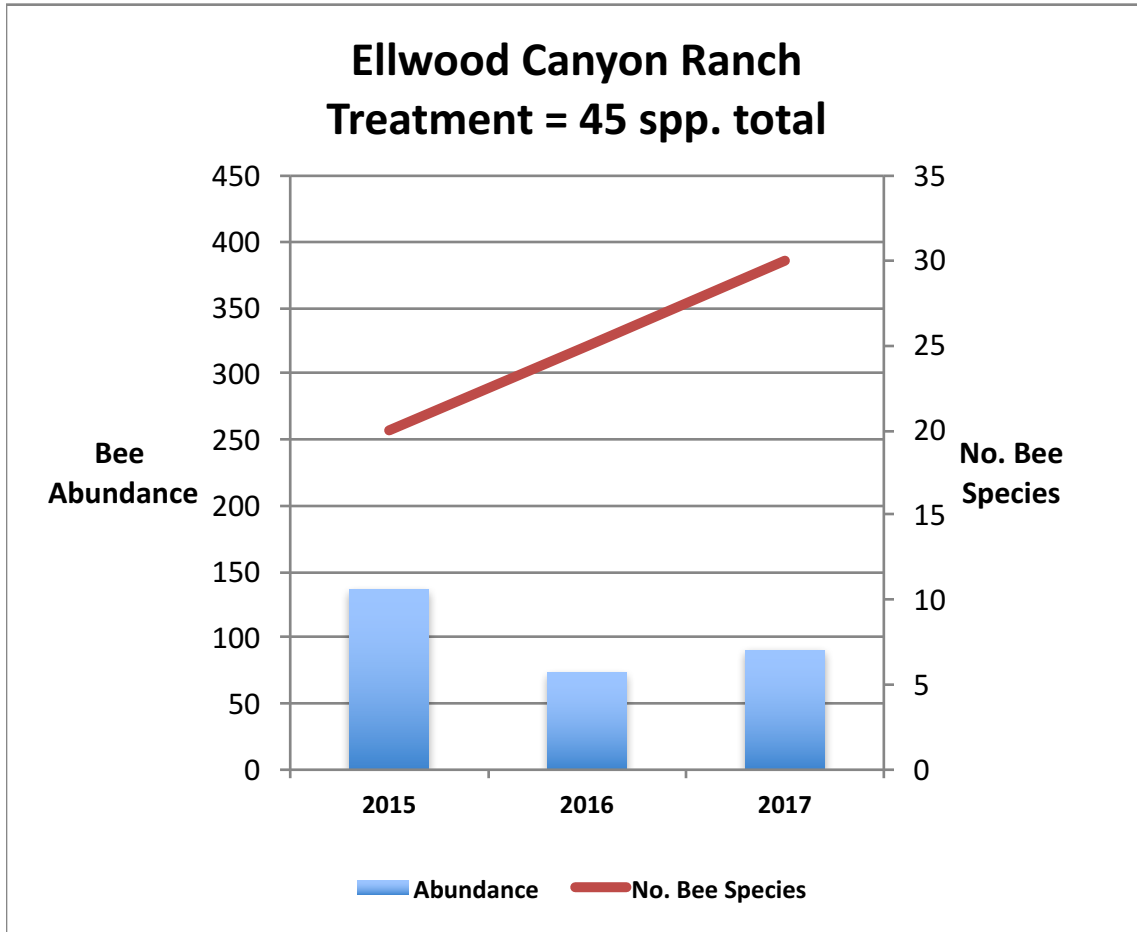

	Abundance	No. Bee Species
2015	234	23
2016	62	14
2017	43	16

	Abundance	No. Bee Species
2015	137	20
2016	74	25
2017	91	30

	Abundance	No. Bee Species
2014	61	15
2015	159	21
2016	75	19
2017	66	14

Jim Lloyd Butler
Control = 32 spp. total

	Abundance	No. Bee Species
2014	113	19
2015	381	13
2016	64	12
2017	78	20

**Jim Lloyd Butler
Treatment = 34 spp. total**

	Abundance	No. Bee Species
2014	129	16
2015	352	21
2016	88	15
2017	103	17

	Abundance	No. Bee Species
2014	115	14
2015	221	16
2016	72	14
2017	103	20