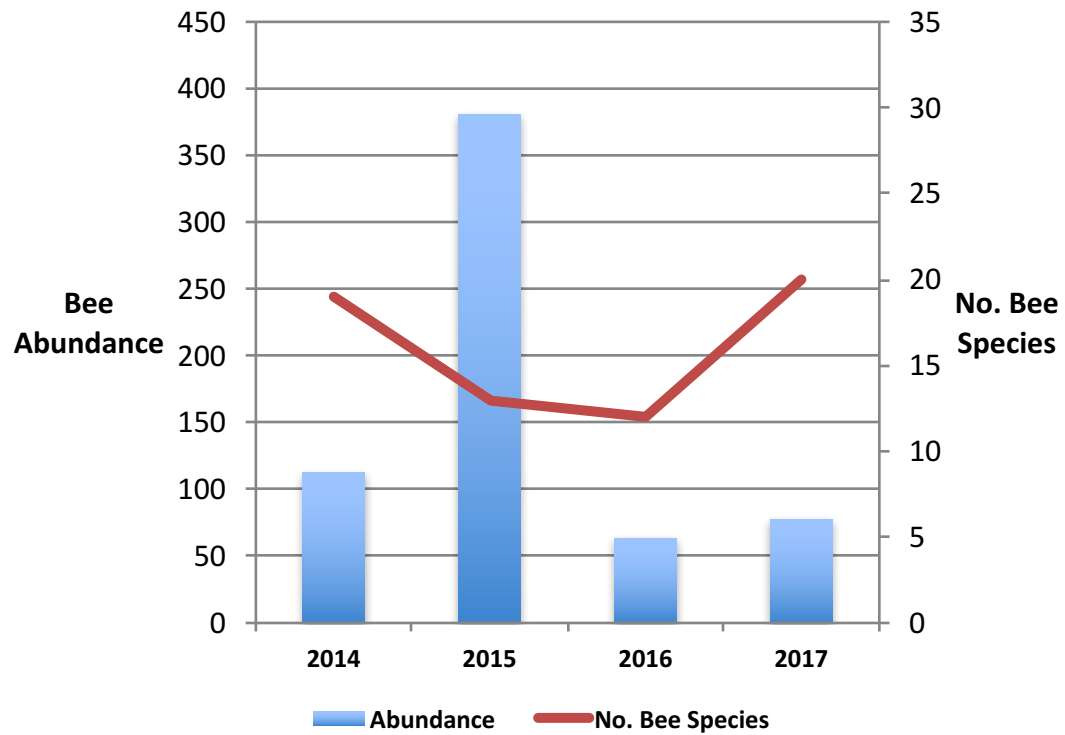

	Abundance	No. Bee Species
2015	234	23
2016	62	14
2017	43	16

	Abundance	No. Bee Species
2015	137	20
2016	74	25
2017	91	30

	Abundance	No. Bee Species
2014	61	15
2015	159	21
2016	75	19
2017	66	14

Jim Lloyd Butler
Control = 32 spp. total

	Abundance	No. Bee Species
2014	113	19
2015	381	13
2016	64	12
2017	78	20

**Jim Lloyd Butler
Treatment = 34 spp. total**

	Abundance	No. Bee Species
2014	129	16
2015	352	21
2016	88	15
2017	103	17

	Abundance	No. Bee Species
2014	115	14
2015	221	16
2016	72	14
2017	103	20