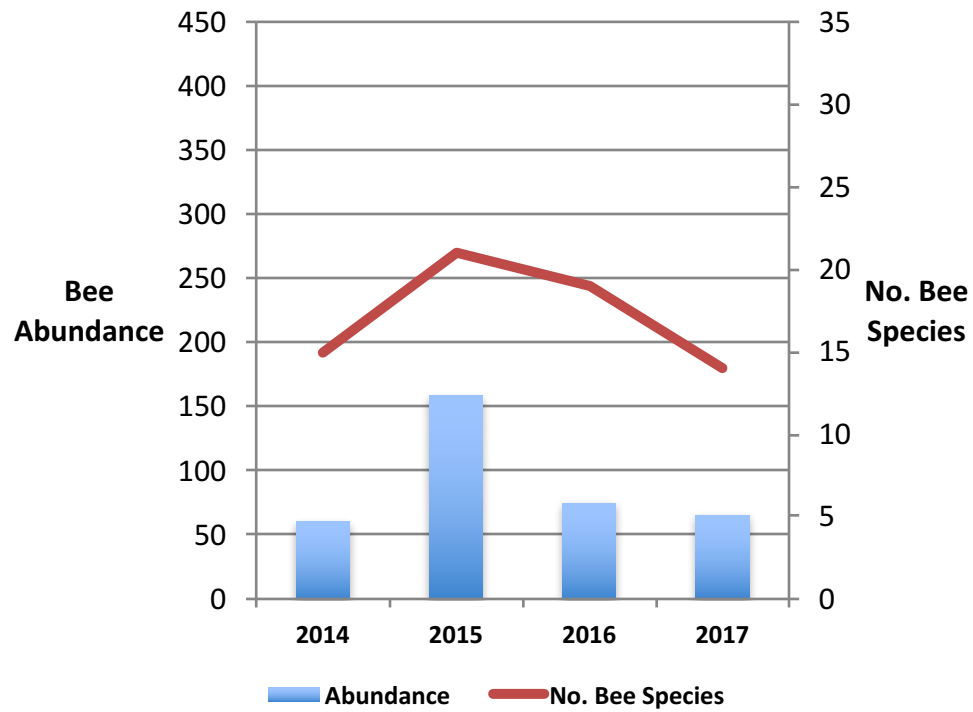

	Abundance	No. Bee Species
2015	234	23
2016	62	14
2017	43	16

	Abundance	No. Bee Species
2015	137	20
2016	74	25
2017	91	30

	Abundance	No. Bee Species
2014	61	15
2015	159	21
2016	75	19
2017	66	14

Jim Lloyd Butler
Control = 32 spp. total

	Abundance	No. Bee Species
2014	113	19
2015	381	13
2016	64	12
2017	78	20

**Jim Lloyd Butler
Treatment = 34 spp. total**

	Abundance	No. Bee Species
2014	129	16
2015	352	21
2016	88	15
2017	103	17

	Abundance	No. Bee Species
2014	115	14
2015	221	16
2016	72	14
2017	103	20